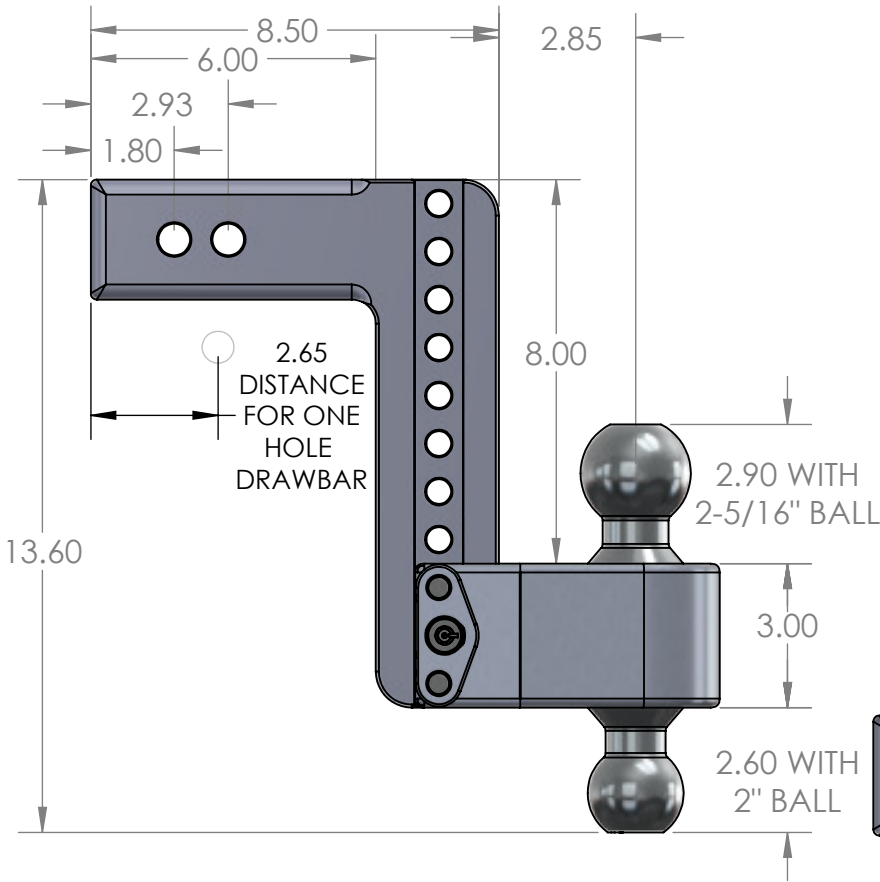

WEIGH SAFE, LLC

LTB 8X2.5 HITCH

NOTE: FOR ALL HITCH MANUFACTURERES, THE 'DROP' IS MEASURED FROM THE TOP OF THE RECIEVER BAR TO THE TOP OF THE BALL HOUSING,

LOWER POSITION

RISE POSITION

UPPER POSITION

TOP VIEW