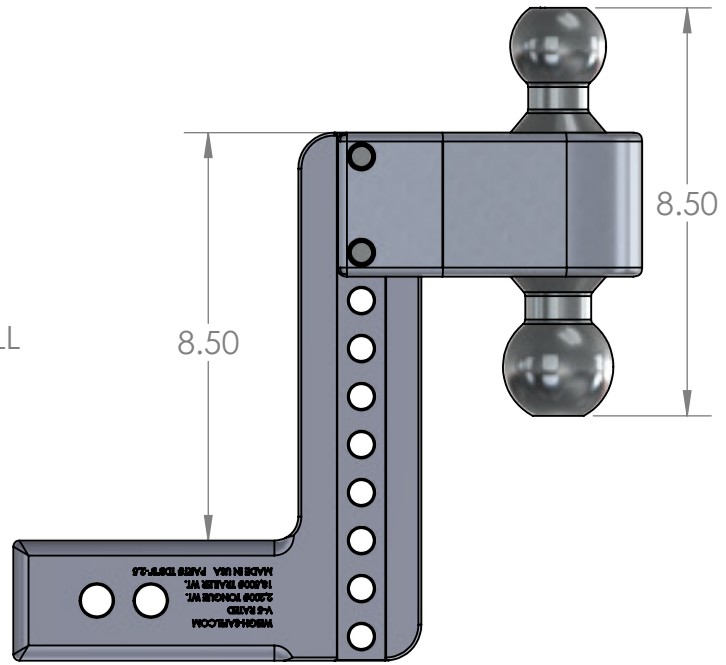

WEIGH SAFE, LLC

LTB 8X2.5 HITCH

NOTE: FOR ALL HITCH MANUFACTURERES, THE 'DROP' IS MEASURED FROM THE TOP OF THE RECIEVER BAR TO THE TOP OF THE BALL HOUSING,

LOWER POSITION

RISE POSITION

UPPER POSITION

TOP VIEW