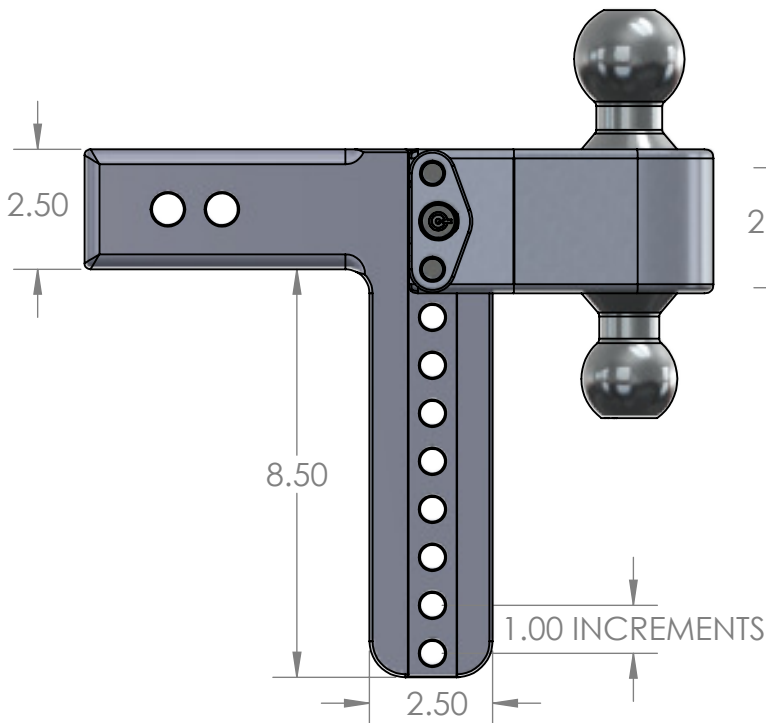

WEIGH SAFE, LLC

LTB 8X2.5 HITCH

NOTE: FOR ALL HITCH MANUFACTURERES, THE 'DROP' IS MEASURED FROM THE TOP OF THE RECIEVER BAR TO THE TOP OF THE BALL HOUSING,

LOWER POSITION

RISE POSITION

UPPER POSITION

TOP VIEW