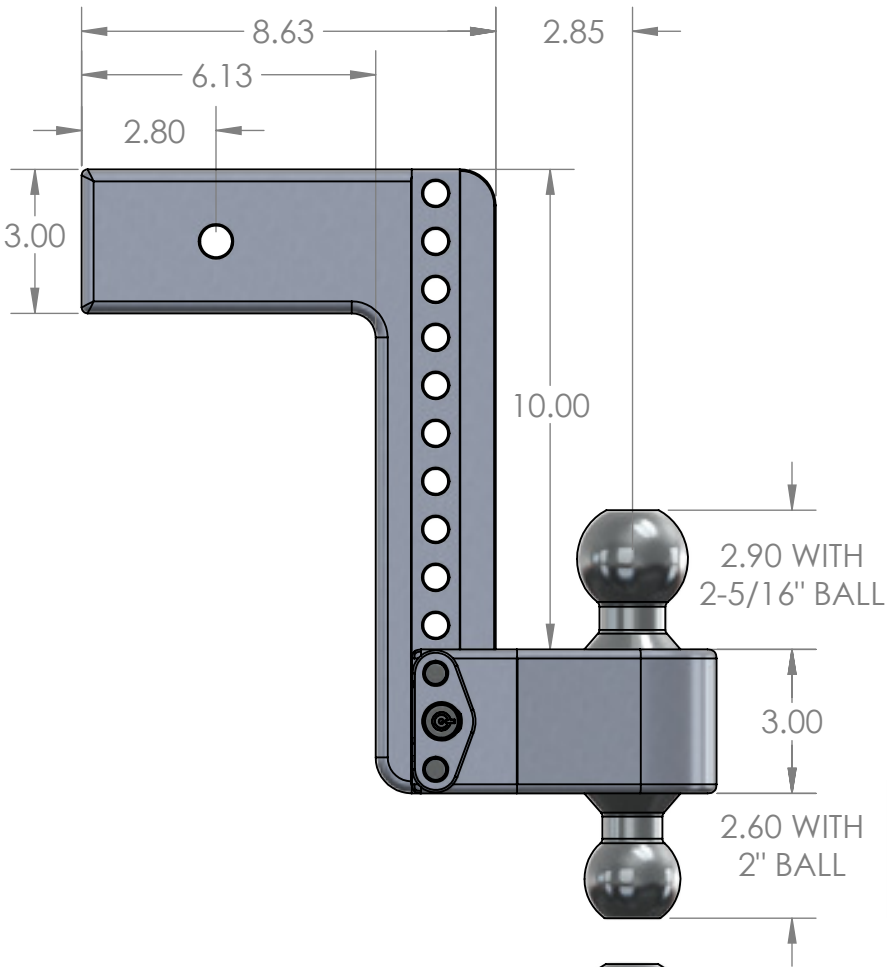

WEIGH SAFE, LLC

LTB 10X3 HITCH

NOTE: FOR ALL HITCH MANUFACTURERES, THE 'DROP' IS MEASURED FROM THE TOP OF THE RECIEVER BAR TO THE TOP OF THE BALL HOUSING,

LOWER POSITION

RISE POSITION

UPPER POSITION

TOP VIEW