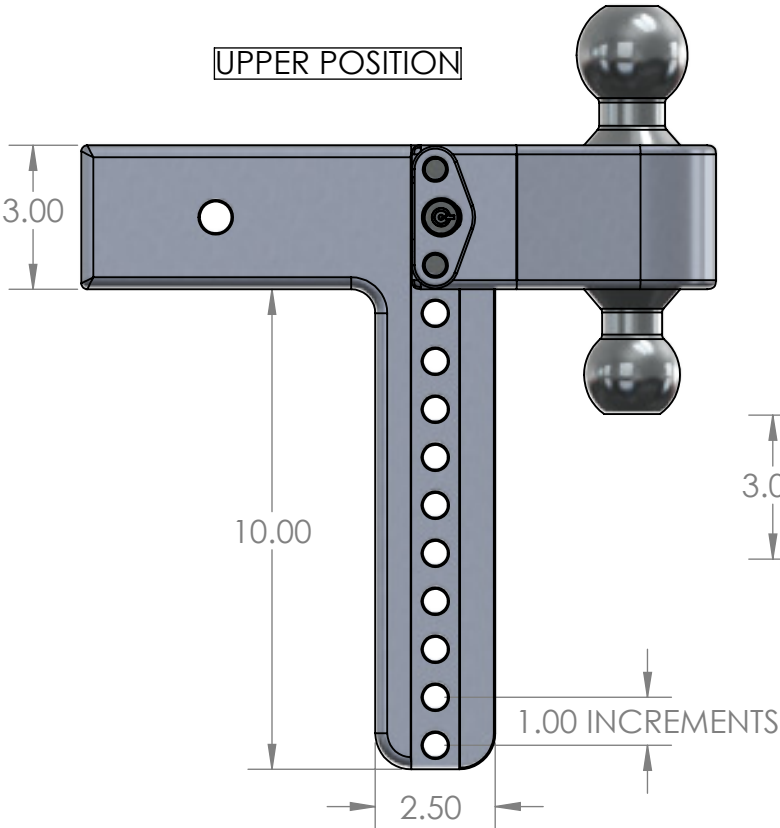

WEIGH SAFE, LLC

LTB 10X3 HITCH

NOTE: FOR ALL HITCH MANUFACTURERES, THE 'DROP' IS MEASURED FROM THE TOP OF THE RECIEVER BAR TO THE TOP OF THE BALL HOUSING,

LOWER POSITION

RISE POSITION

UPPER POSITION

TOP VIEW