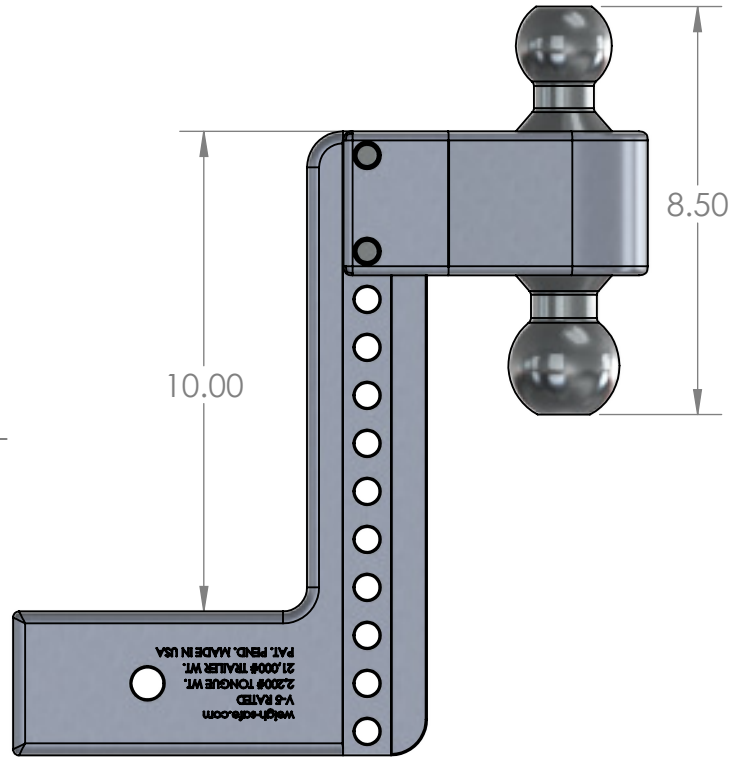

WEIGH SAFE, LLC

LTB 10X3 HITCH

NOTE: FOR ALL HITCH MANUFACTURERES, THE 'DROP' IS MEASURED FROM THE TOP OF THE RECIEVER BAR TO THE TOP OF THE BALL HOUSING,

LOWER POSITION

RISE POSITION

UPPER POSITION

TOP VIEW