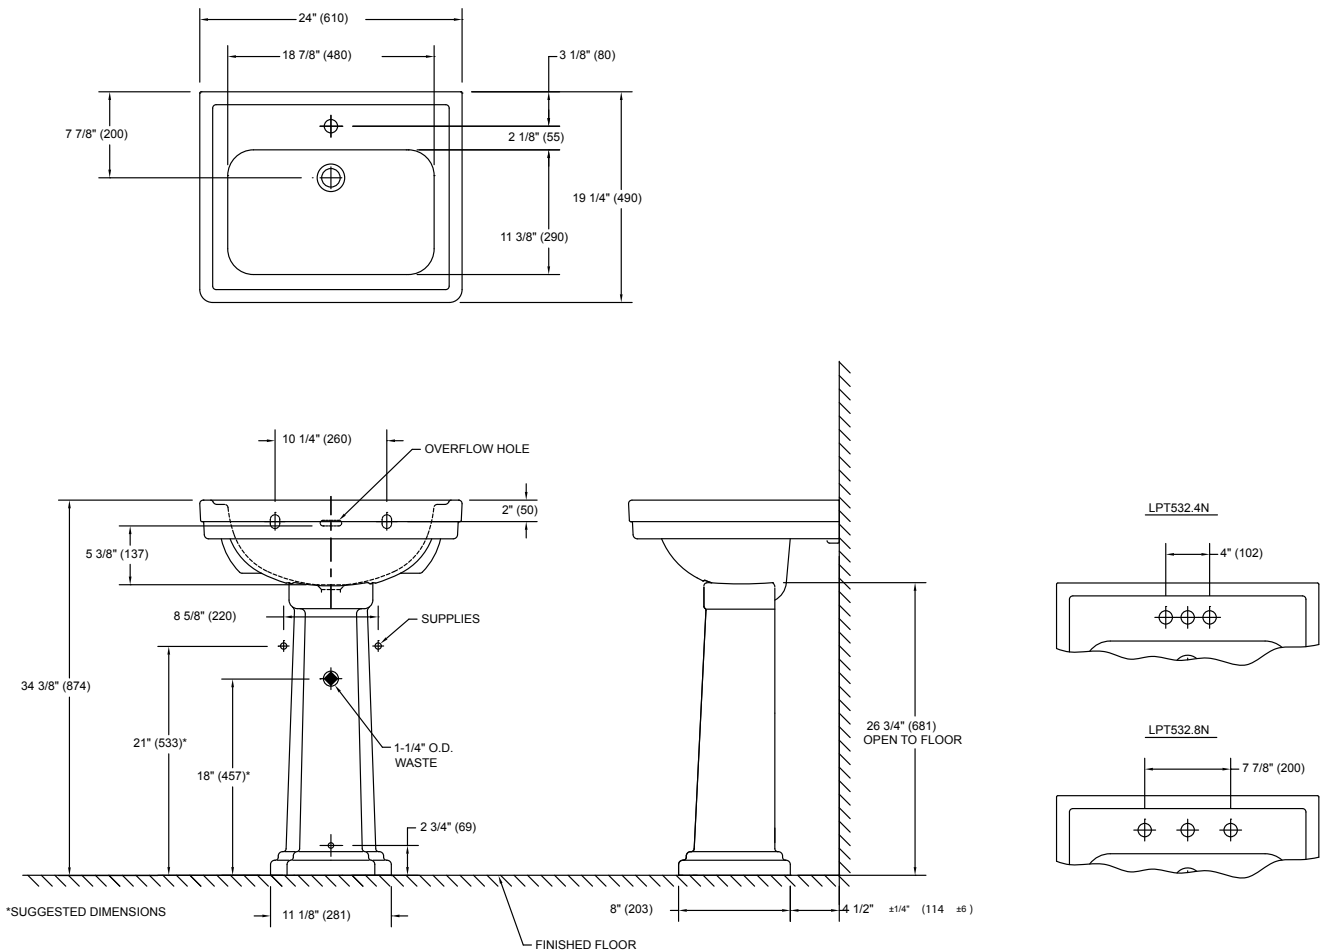

Promenade® Pedestal Lavatory

FEATURES

- 24" x 19-1/4"
- Traditional styling
- 34-3/8" Universal Height for maximum comfort
- Rear overflow
- Vitreous china pedestal and lavatory combination complete with mounting hardware

PRODUCT SPECIFICATION

The lavatory shall be 24" width and 19" depth. The basin shall be 18-7/8" by 11-1/8". The lavatory shall be made of vitreous china and be 34-3/8" universal height with rear overflow. Lavatory shall be TOTO Model LPT532_____.

LPT532N

Promenade® Pedestal Lavatory

SPECIFICATIONS

- Waste 1-1/4" O.D.
- Size 24"W x 19-1/4"D
- Basin 18-7/8" x 11-3/8"
- Height: Floor to Rim 34-3/8"
- Warranty One Year Limited Warranty
- Material Vitreous china
- Shipping Weight LT532N/LT532.4N/LT532.8N
40 lbs.

PT530N
27 lbs.

- Shipping Dimensions LT532N/LT532.4N/LT532.8N
24-3/4"L x 26-7/8"W x
12-3/8"H

PT530N
28"L x 11-3/8"W x 11"H

INSTALLATION NOTES

Requires PT530N pedestal foot for support. Use proper back support to mount product.