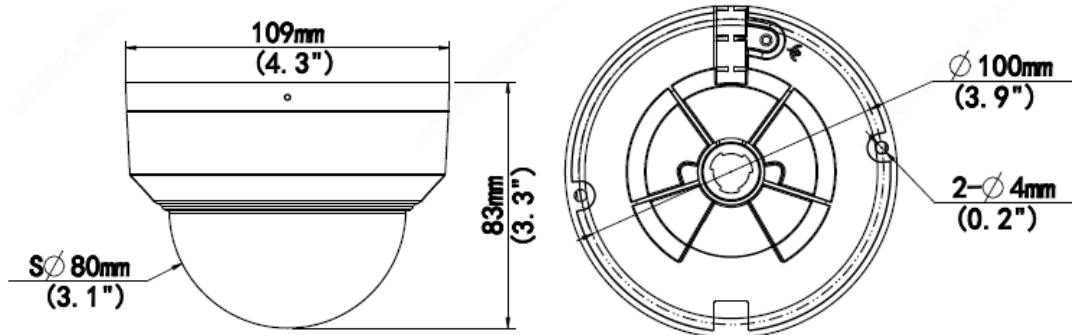

## Key Features

- High quality image with 5MP, 1/2.7" CMOS sensor
- 5MP (2880\*1620)@ 25/20fps; 4MP (2560\*1440)@ 25/20fps; 3MP (2304\*1296) @30/25fps; 2MP (1920\*1080) @30/25fps;
- Ultra 265, H.265, H.264, MJPEG
- Color-Low-Light technology ensures high image quality in low illumination environment
- 120dB true WDR technology enables clear image in strong light scene
- Support 9:16 Corridor Mode
- Built-in Mic
- Smart IR, up to 30m (98ft) IR distance
- Supports 256 G Micro SD card
- IK10 vandal resistant
- IP67 protection
- Support PoE power supply
- 3-Axis

## Dimensions