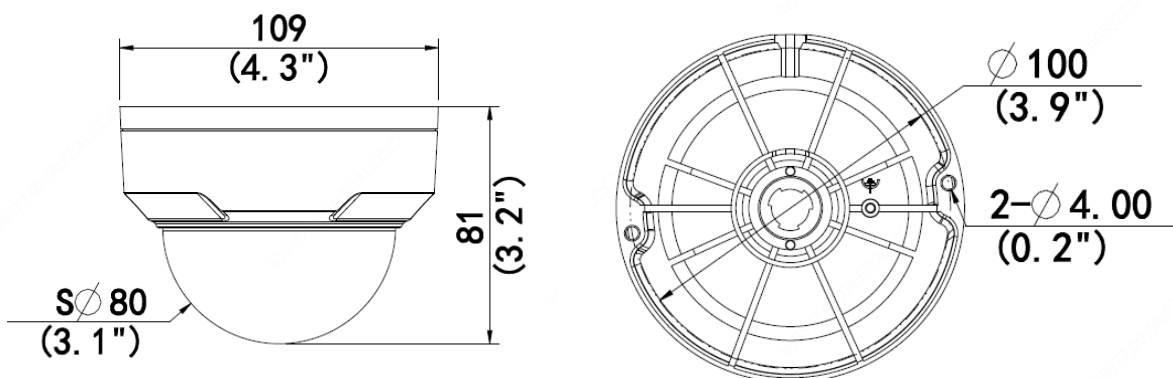

Network	
Protocols	IPv4, IGMP, ICMP, ARP, TCP, UDP, DHCP, RTP, RTSP, RTCP, RTMP, DNS, DDNS, NTP, FTP, UPnP, HTTP, HTTPS, SMTP, SSL
Compatible Integration	ONVIF (Profile S, Profile G, Profile T), API
Client	Guard Station Guard Viewer Star4Live
Web Browser	Plug-in required live view: IE9+, Chrome 41 and below, Firefox 52 and below
	Plug-in free live view: Chrome 57.0+, Firefox 58.0+, Edge 16+, Safari 11+
Storage	
Edge Storage	Micro SD, up to 256 GB
Network Storage	ANR
Interface	
Network	10/100M Base-TX Ethernet
Certifications	
Certifications	CE: EN 60950-1 UL: UL60950-1 FCC: FCC Part 15
General	
Power	DC 12V±25%, PoE (IEEE 802.3af)
	Power consumption: Max 3.5W
Dimensions (Ø x H)	Ø109 x 81mm (Ø4.3" x 3.2")
Net Weight	0.49kg (1.08lb)
Material	Shield: PC Body: plastic Bottom plate: metal
Working Environment	-30°C ~ 60°C (-22°F ~ 140°F), Humidity: ≤95% RH (non-condensing)
Storage Environment	-30°C ~ 60°C (-22°F ~ 140°F), Humidity: ≤95% RH (non-condensing)
Surge Protection	2KV
Ingress Protection	IP67
Vandal Resistant	IK10

Dimensions