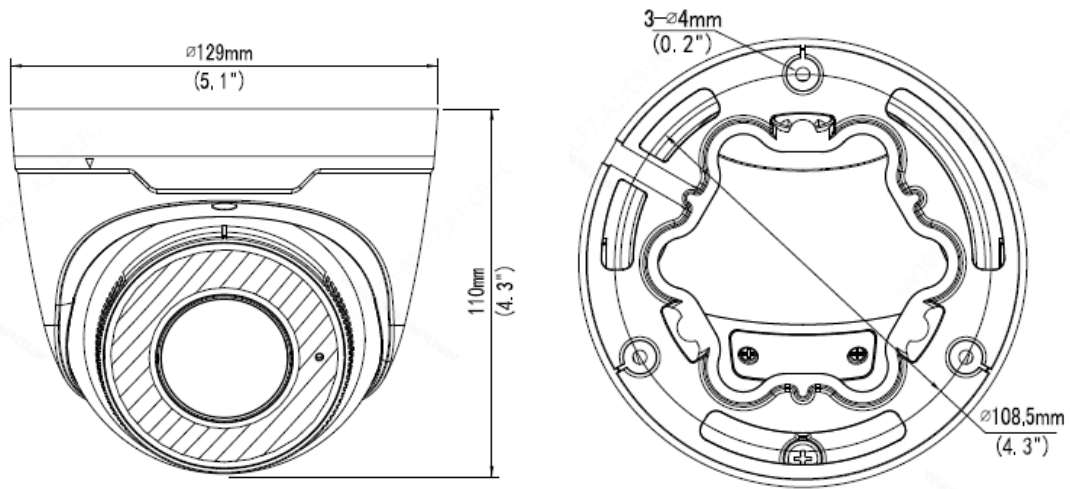

## Key Features

- High quality image with 5MP, 1/2.7"CMOS sensor
- 5MP (2880\*1620)@ 25/20fps; 4MP (2560\*1440)@ 25/20fps; 3MP (2304\*1296)@ 30/25fps;2MP (1920\*1080)@30/25fps
- Ultra 265, H.265, H.264, MJPEG
- 120dB true WDR technology enables clear image in strong light scene
- Support 9:16 Corridor Mode
- Built-in Mic
- Smart IR, up to 40m (131ft) IR distance
- Supports 256 G Micro SD card
- IP67 protection
- Support PoE power supply
- 3-Axis

## Dimensions