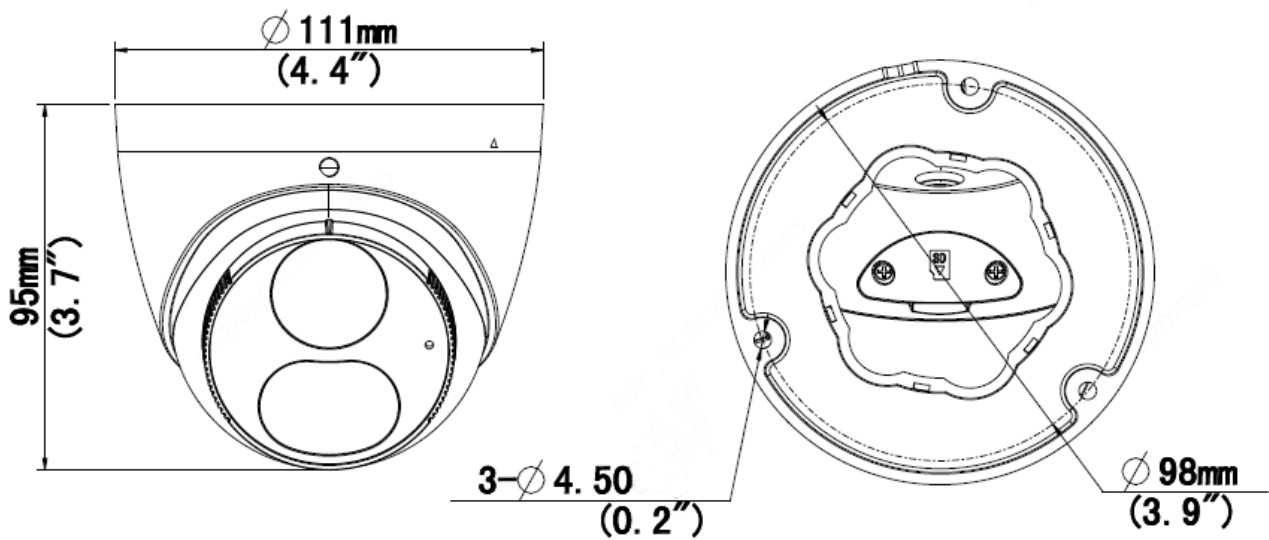

Power consumption: Max 7.5W
Power Interface	Ø 5.5mm coaxial power plug
Dimensions (Ø x H)	Φ111 x 95mm (Φ4.4" x 3.7")
Weight	0.43kg (0.948lb)
Material	Metal + Plastic
Working Environment	-30°C ~ 55°C (-22°F ~ 131°F), Humidity: ≤95% RH (non-condensing)
Storage Environment	-30°C ~ 55°C (-22°F ~ 131°F), Humidity: ≤95% RH (non-condensing)
Surge Protection	4KV
Reset Button	N/A
Protection	Ingression protection: IP67

Dimensions