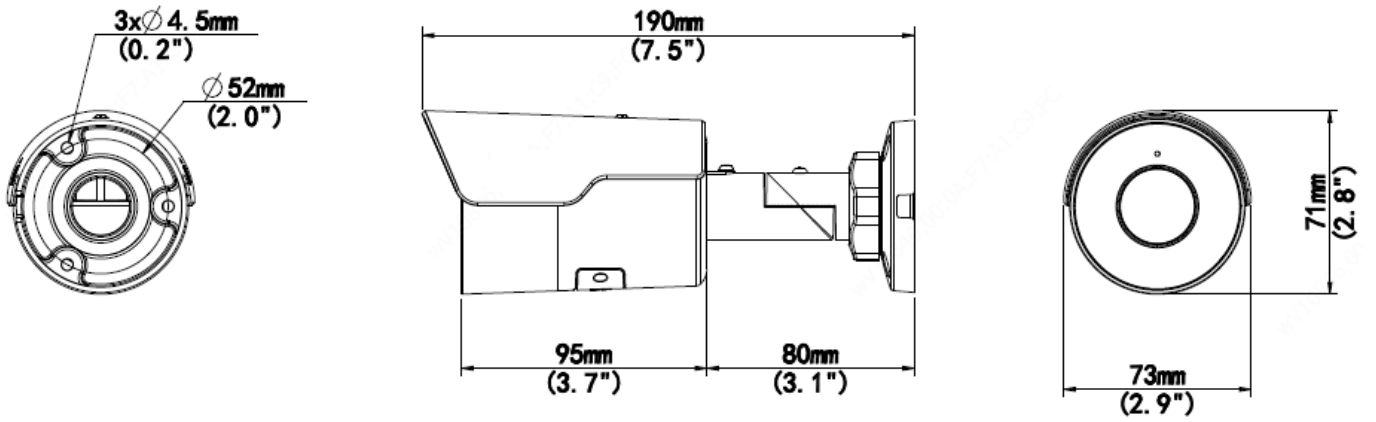

Dimensions