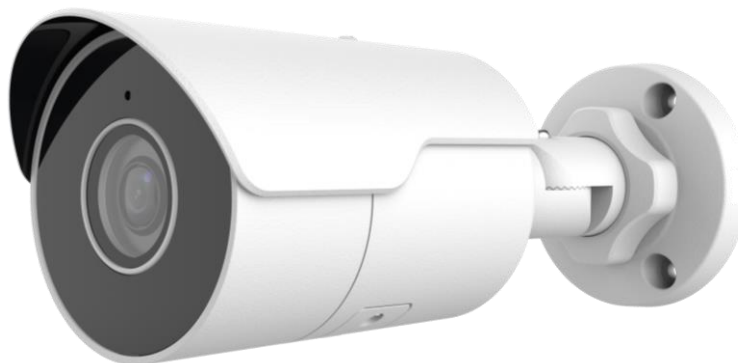

4MP HD Color-Low-Light Mini IR Fixed Bullet Network Camera

IV-BUF28CLL4MP-LT

Key Features

- High quality image with 4MP, 1/3"CMOS sensor
- 4MP (2688*1520)@ 30/25fps; 4MP (2560*1440)@ 30/25fps; 3MP (2304*1296) @30/25fps; 2MP (1920*1080) @30/25fps;
- Ultra 265, H.265, H.264, MJPEG
- Color-Low-Light technology ensures high image quality in low illumination environment
- 120dB true WDR technology enables clear image in strong light scene
- Support 9:16 Corridor Mode
- Built-in Mic
- Smart IR, up to 50m (164ft) IR distance
- Supports 256 G Micro SD card
- IP67 protection
- Support PoE power supply
- 3-Axis