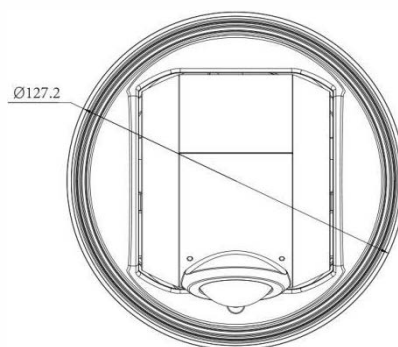

180° Panoramic View

The camera is perfect for whole picture viewing experience. It catches 180° horizontal coverage and 95° vertical coverage, achieving 180° panoramic viewing with only single sensor, which is a revolutionary creation in the dome model.

Structure Diagrams

Units: mm

Accessories Support

A01 Pole Mount

Weight: 720g
Dimensions: 170*51.5*152.6mm

A03 External Corner Bracket

Weight: 900g
Dimensions: 170*152.5*76.3mm

A71 Wall Mount

Weight: 530g
Dimensions: 162*124*78 mm