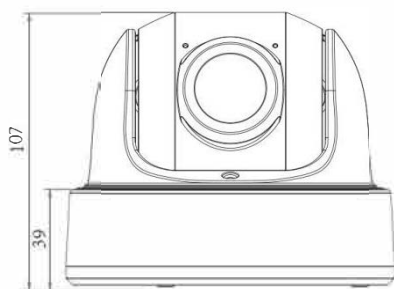

Integrated Junction Box

Coming with the integrated junction box, IDView Network Camera not only brings a simplified installation with better aesthetics and professional look of the video surveillance system, but also provides higher operation stability.

Structure Diagrams

Units: mm

Accessories Support

A01 Pole Mount

Weight: 720g
Dimensions: 170*51.5*152.6mm

A03 External Corner Bracket

Weight: 900g
Dimensions: 170*152.5*76.3mm

A71 Wall Mount

Weight: 530g
Dimensions: 162*124*78 mm