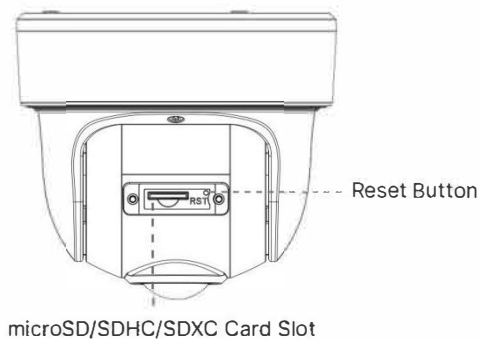

Integrated Junction Box

Coming with the integrated junction box, IDView Network Camera not only brings a simplified installation with better aesthetics and professional look of the video surveillance system, but also provides higher operation stability.

Structure Diagrams

Units: mm

Accessories Support

A01 Pole Mount

Weight: 720g
Dimensions: 170*51.5*152.6mm

A03 External Corner Bracket

Weight: 900g
Dimensions: 170*152.5*76.3mm

A71 Wall Mount

Weight: 530g
Dimensions: 162*124*78 mm