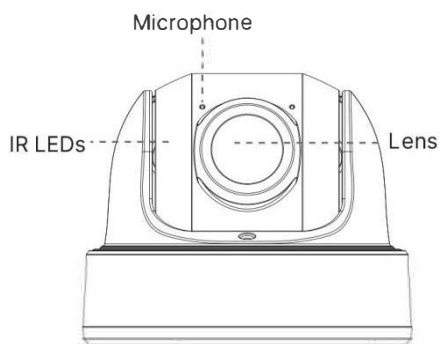

Structure Diagrams

Units: mm

Accessories Support

A01 Pole Mount

Weight: 720g
Dimensions: 170*51.5*152.6mm

Weight: 900g
Dimensions: 170*152.5*76.3mm

A71 Wall Mount

Weight: 530g
Dimensions: 162*124*78 mm