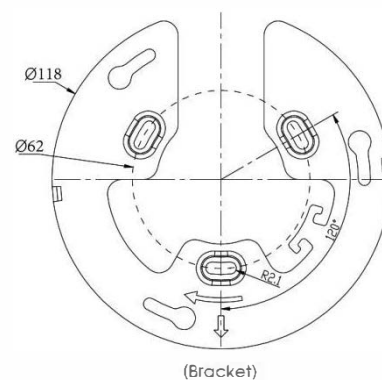

180° Panoramic View

The camera is perfect for whole picture viewing experience. It catches 180° horizontal coverage and 95° vertical coverage, achieving 180° panoramic viewing with only single sensor, which is a revolutionary creation in the dome model.

Integrated Junction Box

Coming with the integrated junction box, IDView Network Camera not only brings a simplified installation with better aesthetics and professional look of the video surveillance system, but also provides higher operation stability.

Structure Diagrams

Units: mm

Accessories Support

A01 Pole Mount

Weight: 720g
Dimensions: 170*51.5*152.6mm

A03 External Corner Bracket

Weight: 900g
Dimensions: 170*152.5*76.3mm

A71 Wall Mount

Weight: 530g
Dimensions: 162*124*78 mm