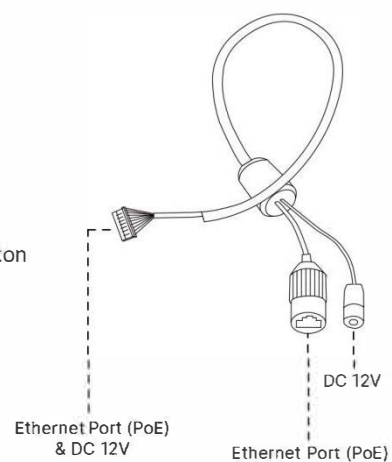

Structure Diagrams

Units: mm

Accessories Support

A01 Pole Mount

Weight: 720g
Dimensions: 170*51.5*152.6mm

Weight: 900g
Dimensions: 170*152.5*76.3mm

A71 Wall Mount

Weight: 530g
Dimensions: 162*124*78 mm