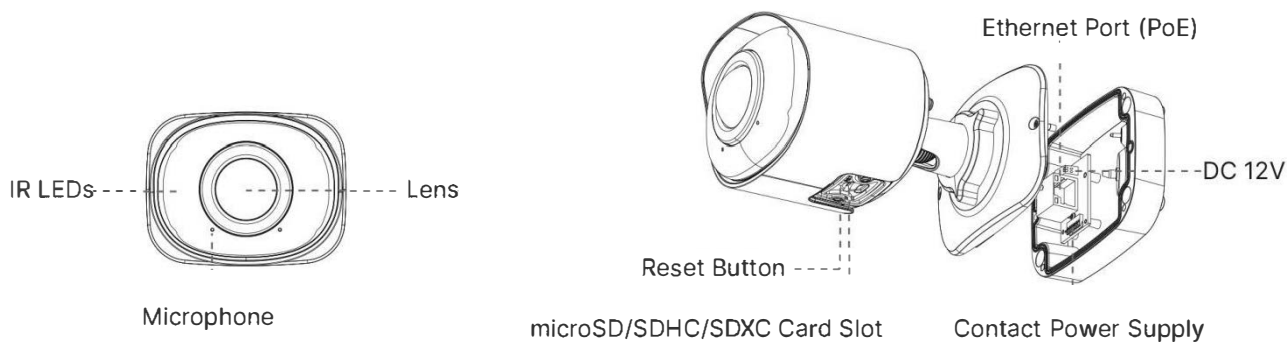

180° Panoramic View

The camera is perfect for whole picture viewing experience. It catches 180° horizontal coverage and 95° vertical coverage, achieving 180° panoramic viewing with only single sensor, which is a revolutionary creation in the bullet model.

Advanced Built-in Microphone

With the built-in microphone which adopts the advanced codec, the camera is able to provide clearer voice. It applies PTFE Membrane to safeguard the built-in microphone, ensuring IP67-rated weather proof capability for reliable performance.

Integrated Junction Box

The well-designed Integrated Junction Box ensures efficient and simple installation. It enlarges the space to make cable connection neat and easy. With the help of IP67-rated weather-proof design and Point-contact Power Supply, the Integrated Junction Box is able to offer stable operation and supreme user-experience.

Structure Diagrams

Units: mm

Accessories Support

A01 Pole Mount

Weight: 720g
Dimensions: 170*51.5*152.6mm

A03 External Corner Bracket

Weight: 900g
Dimensions: 170*152.5*76.3mm