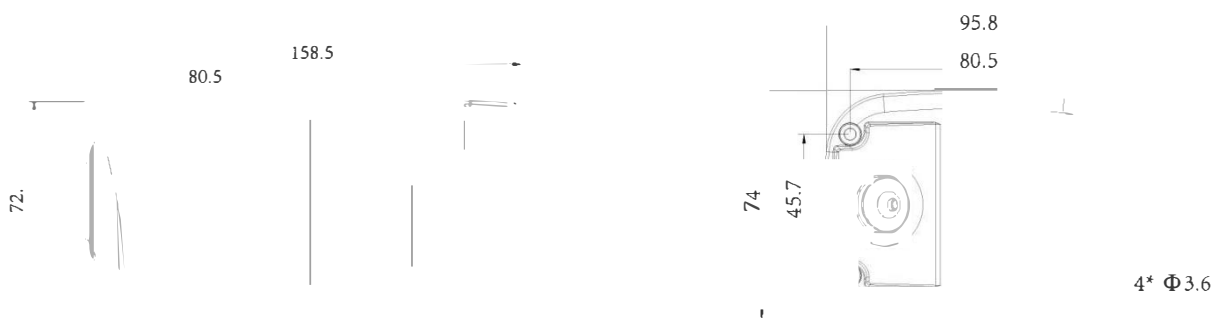

Structure Diagrams

Units: mm

Accessories Support

A01 Pole Mount

Weight: 720g
Dimensions: 170*51.5*152.6mm

A03 External Corner Bracket

Weight: 900g
Dimensions: 170*152.5*76.3mm