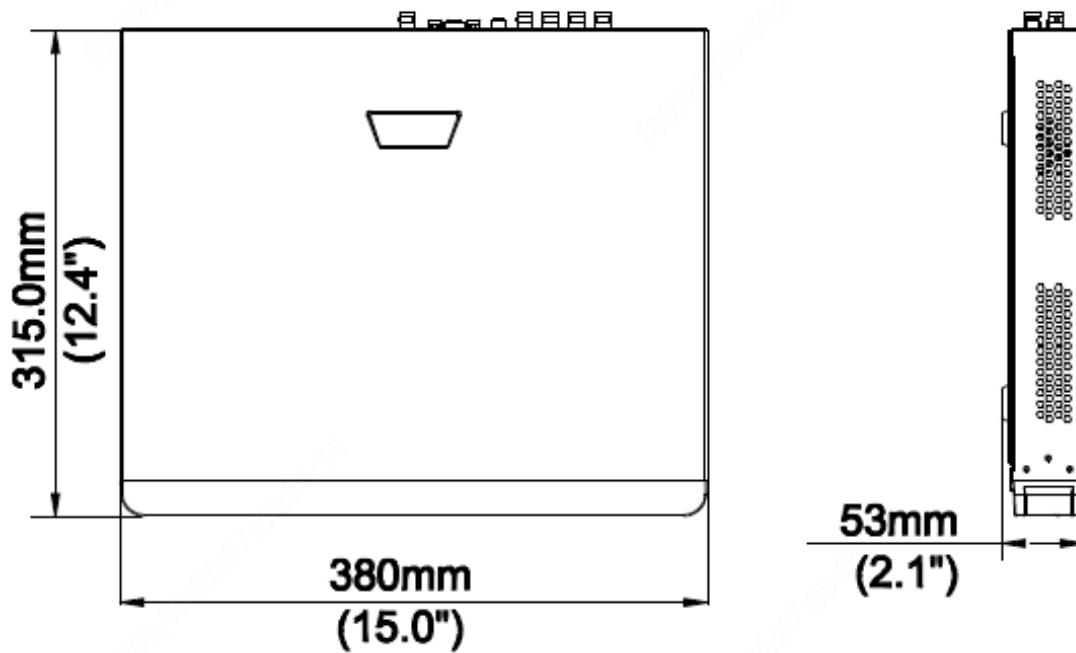

Specifications

Model	IV-8CHDVR8IP-4K-UN
Video/Audio Input	
Analog Video Input	8-ch, BNC
IP Video Input	8-ch(only IP up to 16ch), each channel up to 4K
Supported Analog Camera Types	<p>Support AHD input:</p> <p>8MP@15fps 5MP@20fps 4MP@30fps 3MP@30fps 1080P@30fps 720P@60fps</p> <p>Support TVI input:</p> <p>8MP@15fps 5MP@20ps 4MP@30fps 3MP@20fps 1080P@30fps 720P@60fps</p> <p>Support CVI input:</p>

Capacity	up to 10TB for each HDD
External Interface	
Network Interface	1RJ45 10M/100M/1000M self-adaptive Ethernet Interface
USB Interface	Rear panel: 1 x USB3.0,Front panel: 1xUSB2.0
Serial Interface	1 x RS485
Alarm In	8
Alarm Out	4
General	
Power Supply	12V DC Power Consumption: ≤ 12 W(without HDD)
Working Environment	-10°C~+ 55°C (+14°F~+131°F), Humidity ≤ 90% RH (non-condensing)
Dimensions(W×D×H)	380mm ×315mm× 53mm (15" × 12.4"×2.1")
Weight (without HDD)	≤1.9 Kg (4.19lb)

Dimensions

Rear Panel