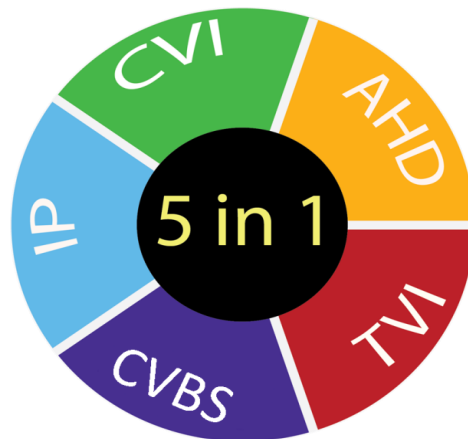

8CH 5-in-1 DVR (AHD/CVI/TVI/960H/IP)

IV-811FA-MXHD5MP

Features:

- . Support AHD analog, TVI Analog, CVI Analog, and IP camera
- . TVI : 1080P@30/25 fps, CVI : 1080P@30/25 fps, AHD : 1080P@30/25 fps, 960H/D1
- . IP: 5MP/4MP/3MP/1080P@30fps
- . Remote backup directly to USB at DVR site, smart Search and download
- . Auto detec features allowing you to determin IP or Analog HD channels
- . P2P and easy installation using QR code
- . Same interface among live, desk top software and IE beowser
- . Digital zoom (x2 ~ x5) and picture in picture for easy playback, search
- . Support OSD setting over coaxial (UTC)
- . Support IP camera with Onvif Profile protocol (V2.4)
- . Cross device function for redundant recording
- . RS-485 serial interface
- . Live display, playback and recording simultaneously (Triplex)
- . Max 1 SATA Device

iWatch DVR / IE is Desktop Apps:

Socatch is Mobile Apps: