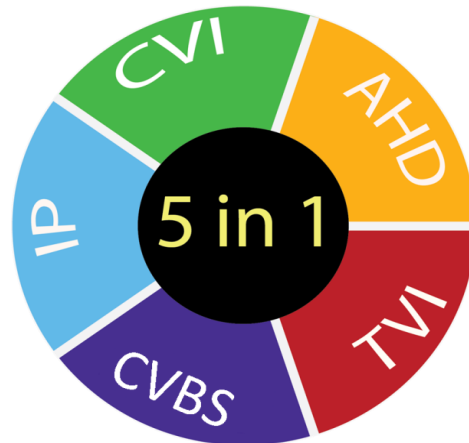

4CH 5-in-1 DVR (AHD/CVI/TVI/960H/IP)

IV-411FA-MXHD5MP

Features:

- . Support AHD analog, TVI Analog, CVI Analog, 960H Analog and IP camera
- . TVI / CVI/ AHD: 1080P @ 30/25 fps, 960H/D1, IP: 1080P@30fps
- . Remote backup directly to USB at DVR site, smart Search and download
- . Auto detect features allowing you to determine IP or Analog HD channels
- . P2P and easy installation using QR code
- . Same interface among live, desk top software and IE browser
- . Digital zoom (x2 ~ x5) and picture in picture for easy playback, search
- . Support OSD setting over coaxial (UTC)
- . Support IP camera with Onvif Profile protocol (V2.4)
- . Cross device function for redundant recording
- . RS-485 serial interface
- . Live display, playback and recording simultaneously (Triplex)
- . Max 1* SATA Device

iWatch DVR / IE is Desktop Apps:

Socatch is Mobile Apps: