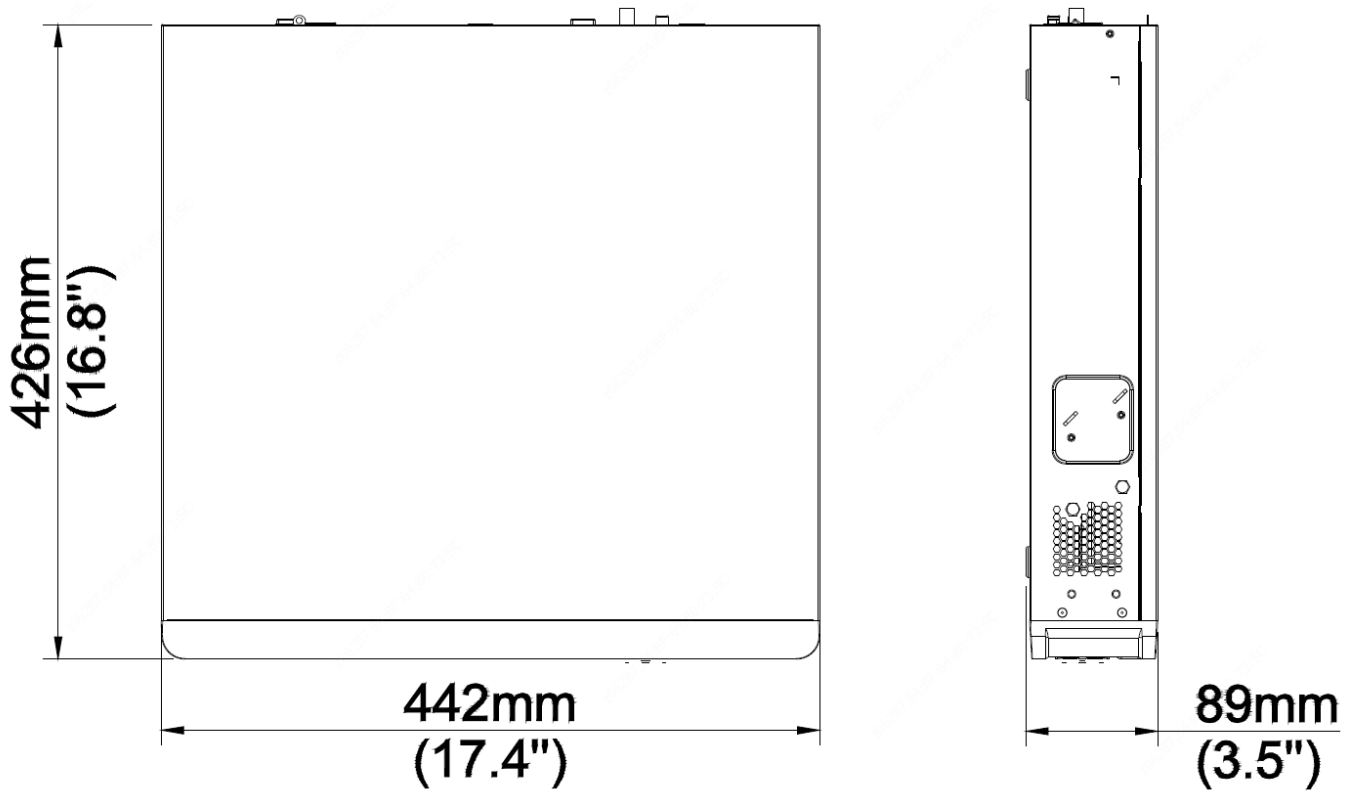

Specifications

Model	IV-32CH4KNVR-4SATA-CA
Video/Audio Input	
IP Video Input	32-ch
Two-way Audio Input	1-ch, RCA
Network	
Incoming Bandwidth	384Mbps
Outgoing Bandwidth	384Mbps
Remote Users	128
Protocols	P2P, UPnP, NTP, DHCP, PPPoE
Video/Audio Output	
HDMI/VGA Output	VGA: 1920x1080p/60Hz, 1920x1080p/50Hz, 1600x1200/60Hz, 1280x1024/60Hz, 1280x720/60Hz, 1024x768/60Hz HDMI1/HDMI2(HDMI audio output is not supported): 4K (3840x2160)/30Hz, 1920x1080p/60Hz, 1920x1080p/50Hz, 1600x1200/60Hz, 1280x1024/60Hz, 1280x720/60Hz, 1024x768/60Hz
Recording Resolution	12MP/8MP/6MP/5MP/4MP/3MP/1080p/960p/720p/D1/2CIF/CIF
Audio Output	1-ch, RCA
Synchronous Playback	16-ch
Corridor Mode Screen	3/4/5/7/9/10/12/16/32
Decoding	
Decoding format	Ultra 265, H.265, H.264
Live view/Playback	12MP/8MP/6MP/5MP/4MP/3MP/1080p/960p/720p/D1/2CIF/CIF
Capability	2 x 12MP@30, 4 x 4K@30, 8 x 4MP@30, 9 x 4MP@25, 16 x 1080p@30, 32 x 960p@25
Hard Disk	
SATA	4 SATA interfaces
Capacity	up to 10TB for each HDD
Disk Array	
Array Type	RAID 1, 5
External Interface	
Network Interface	2 RJ45 10M/100M/1000M self-adaptive Ethernet Interfaces
Serial Interface	1 x RS485, 1 x RS232
USB Interface	Front panel: 2 x USB2.0 Rear panel: 1 x USB3.0
Alarm In	16-ch
Alarm Out	4-ch
General	
Power Supply	100~240 VAC Power Consumption: ≤ 25 W (without HDD)
Working Environment	-10°C~+ 55°C (+14°F~+131°F), Humidity ≤ 90% RH (non-condensing)
Dimensions (W×D×H)	442mm ×426mm× 89mm (17.4" × 16.8"× 3.5")
Weight (without HDD)	≤ 5.7Kg (12.57lb)

Dimensions

Rear Panel