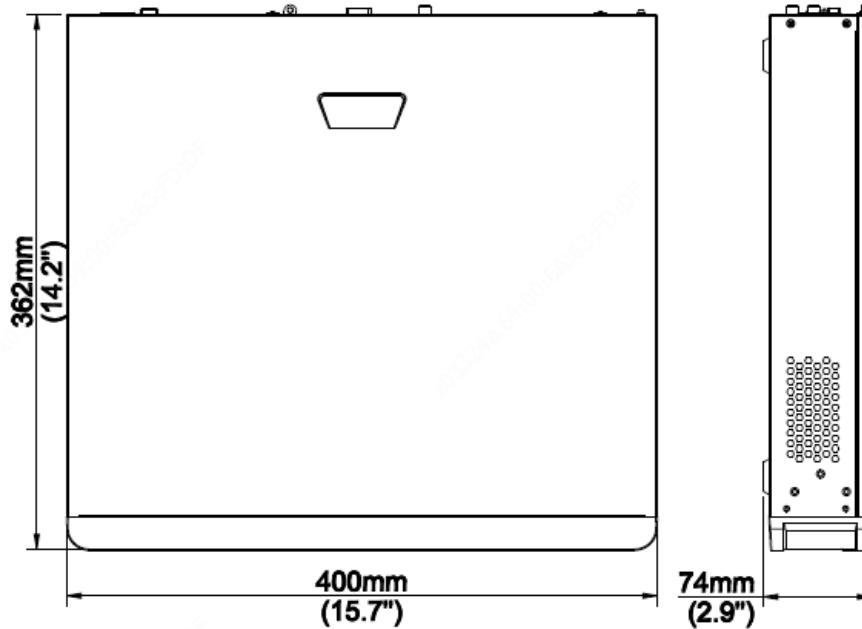

## Specifications

Model	IV-32164KPOENV-CA
<b>Video/Audio Input</b>	
IP Video Input	32-ch
Two-way Audio Input	1-ch, RCA
<b>Network</b>	
Incoming Bandwidth	160Mbps
Outgoing Bandwidth	64Mbps
Remote Users	128
Protocols	P2P, UPnP, NTP, DHCP, PPPoE
<b>Video/Audio Output</b>	
HDMI/VGA Output	HDMI: 4K (3840x2160@30), 1920X1080@60, 1920X1080@50, 1600X1200@60, 1280X1024@60, 1280X720@60, 1024X768@60 VGA: 1920X1080@60, 1920X1080@50, 1280X1024@60, 1280X720@60, 1024X768@60
Recording Resolution	8MP/6MP/5MP/4MP/3MP/1080p/960p/720p/D1/2CIF/CIF
Audio Output	1-ch, RCA
Synchronous Playback	32-ch
Corridor Mode Screen	3/4/5/7/9/10/12/16/32
<b>Decoding</b>	
Decoding format	Ultra265/H.265/H.264
Live view/Playback	8MP/6MP/5MP/4MP/3MP/1080p/960p/720p/D1/2CIF/CIF
Capability	2 x 4K@30, 4x 4MP@30, 5 x 3MP@30, 8 x 1080P@30, 16 x 720P@30, 32 x D1@30
<b>Hard Disk</b>	
SATA	4 SATA interfaces
Capacity	Up to 14TB for each disk
<b>External Interface</b>	
Network Interface	1 RJ-45 10M/100M/1000M self-adaptive Ethernet Interface
USB Interface	Front panel: 1 x USB2.0, Rear panel: 1 x USB3.0
Serial Interface	1 x RS485
Alarm In	16-ch
Alarm Out	4-ch
<b>PoE</b>	
Interface	16 independent 100Mbps PoE network interfaces
Max Power	Max 30W for single port Max 240W in total
Supported Standard	IEEE 802.3af/at
<b>General</b>	
Power Supply	100 ~ 240 V AC Power Consumption: ≤15W(without HDD)
Working Environment	-10°C~+ 55°C (+14°F~+131°F), Humidity ≤ 90% RH (non-condensing)
Dimensions (W×D×H)	400mm ×362mm × 74mm (15.7" × 14.2" ×2.9")

## Dimensions