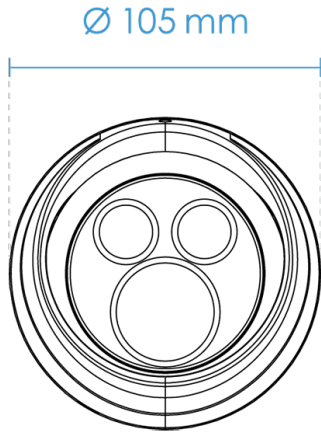

Technical Specifications

System Information

Model	IT9360-H (2.8mm) IT9360-H (3.6mm)
CPU	Multimedia SoC (System-on-Chip)
Flash	128 MB
RAM	256 MB

Camera Features

Image Sensor	1/2.9" Progressive CMOS
Max. Resolution	1920x1080 (2MP)
Lens Type	Fixed-focal
Focal Length	IT9360-H(2.8mm): f = 2.8 mm IT9360-H(3.6mm): f = 3.6 mm
Aperture	F2.0
Iris Type	Fixed iris
Field of View	IT9360-H(2.8mm): 109° (Horizontal) 59° (Vertical) 129° (Diagonal) IT9360-H(3.6mm): 81° (Horizontal) 44° (Vertical) 95° (Diagonal)
Shutter Time	1/5 sec. to 1/32,000 sec.
WDR Technology	WDR Pro
Day/Night	Yes
Removable IR-cut Filter	Yes
IR Illuminators	Built-in IR illuminators, effective up to 30 meters with Smart IR, IR LED*2
Minimum Illumination	0.065 lux @ F2.0 (Color) <0.005 lux @ F2.0 (B/W) 0 lux with IR illumination on
Pan Range	360°
Tilt Range	70°
Rotation Range	360°
Pan/Tilt/Zoom Functionalities	ePTZ: 48x digital zoom (4x on IE plug-in, 12x built-in)
Storage	Seamless Recording to MicroSD/SDHC/SDXC card and recording to network-attached storage (NAS)

Video

Video Compression	H.265, H.264, MJPEG
Maximum Frame Rate	30 fps @ 1920x1080
Maximum Streams	3 video streams (Up to 8 configurable profiles)
S/N Ratio	IT9360-H(2.8mm): 68 dB IT9360-H(3.6mm): 68 dB
Dynamic Range	120 dB
Video Streaming	Adjustable resolution, quality and bitrate, Smart Stream III
Image Settings	General settings: video title and time stamp overlay, video orientation (flip, mirror, rotation), day/night settings; Illuminators: illuminators, anti-overexposure; Image settings: white balance, image adjustment (brightness, contrast, saturation, sharpness, gamma curve), defog, 3DNR; Exposure: BLC, HLC, exposure control (exposure level, exposure time, gain control), AE speed adjustment, WDR; Privacy mask; Scheduled profile settings

Dimensions

Compatible Accessories

Mounting Kits

AM-21M
L-shape Bracket

Mounting Kits

AM-52E
Mounting Adapter

Mounting Kits

AM-71C
Outdoor Junction Box