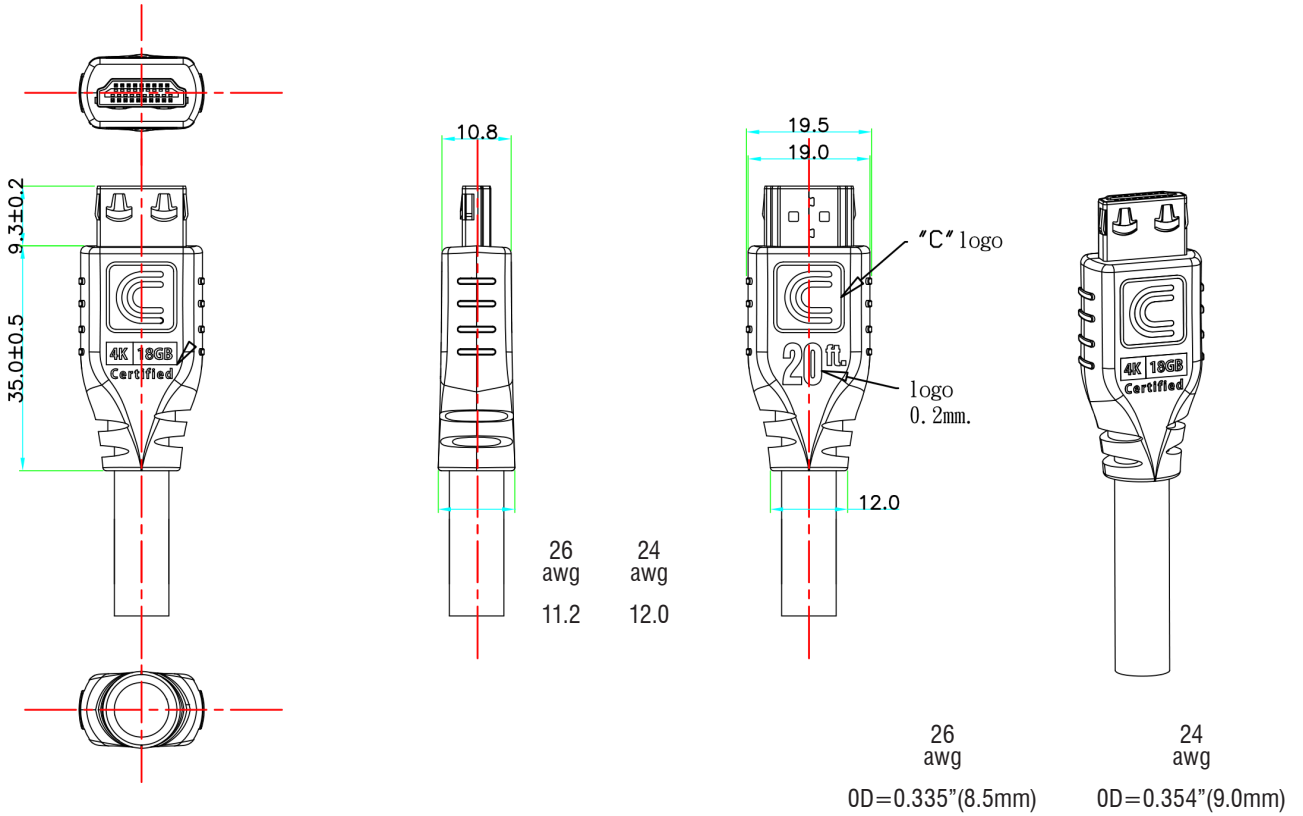

HDMI CABLES

Lengths up to 20ft