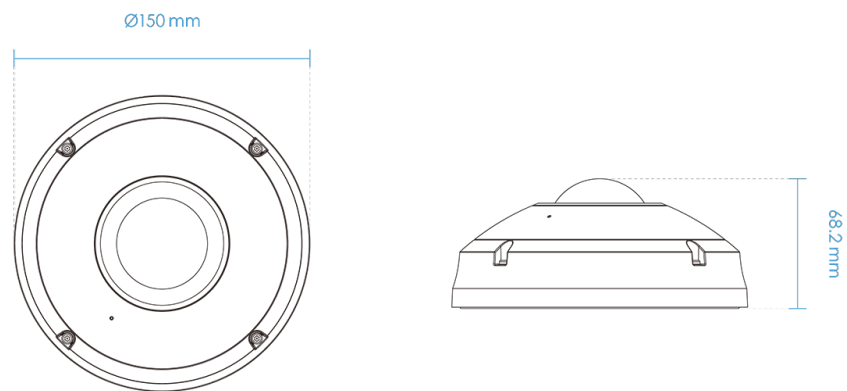

DORI (EN 62676-4 Standard)

Detect (25PPM 8PPF)	31.5 m (103.3 ft)
Observe (63PPM 19PPF)	12.5 m (41 ft)
Recognize (125PPM 38PPF)	6.3 m (20.7 ft)
Identify (250PPM 76PPF)	3.1 m (10.2 ft)

Dimensions

Compatible Accessories