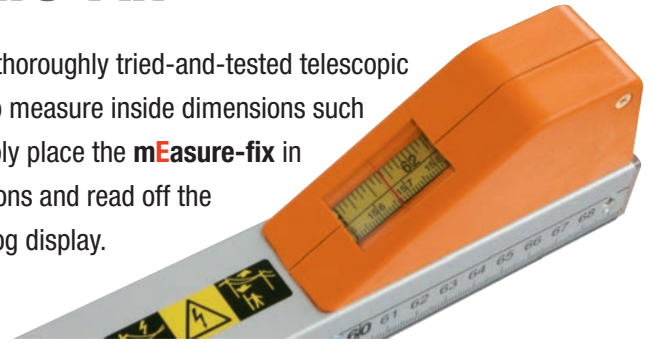

Precise surveying and measuring

Nedo mEasure-fix

Telescopic measuring stick, designed to measure the width of openings

NEDO MEASURE-FIX

Pull out the telescopic sections and measure precisely

Nedo mEasure-Fix

The Nedo **mEasure-fix** is a thoroughly tried-and-tested telescopic measuring stick, designed to measure inside dimensions such as windows and doors. Simply place the **mEasure-fix** in position, pull out the extensions and read off the measurement from the analog display.

A two-way spirit level attached to the outer tube facilitates taking vertical and horizontal measurements. The built-in metal measuring tape and the heavy-duty rewind mechanism are made to withstand severe stresses and to guarantee accurate measurements at all times. Nedo **mEasure-fix** is far more accurate than any tape measure since the device does not bend. Thanks to its ease of use, reliability and precision Nedo **mEasure-fix** is the perfect length measuring device when accuracy matters.

Features:

- Sturdy telescopic measuring stick
- Analog display
- Housing made of impact-resistant plastic
- Bubble for horizontal and vertical alignment
- Telescopic-sections made of sturdy, aluminum profiles
- Supplied with case as a standard