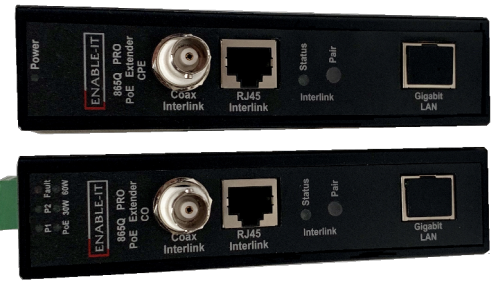

865Q ULTRA POE EXTENDER KIT

The Enable-IT 865Q PRO Ultra PoE Extender kit.

The 865Q PRO enables the simple installation of a high powered PoE devices like Axis Q or other high power IP Cameras, Aruba and Cisco Access points up to 1,968ft (600m) from your LAN and Power Source. This is ideal for installing any PoE IP Security cameras or PoE WiFi Access Points.

Leverage existing or new wiring that is contiguous all the way up to 1,968ft (600m), encrypted and secure, effectively saving you thousands in labor, administration, and security.

Put your PoE device where you need to and not where you are limited to.

FEATURES & SPECIFICATIONS

Features:

- Ultra PoE up to 1,968ft (600m) away. 6x times past the IEEE barrier of 328ft or 100m with PoE+ 56V 150W or power
- Gigabit Ethernet full-duplex service
- Complete plug and play devices
- Ideal for deploying PoE devices where you need saving thousands on install
- Complete kit does not require any additional equipment or converters. Includes an 56V ~ 150W DC Injector.
- External LED's for Power and LAN activity.

Enclosure:

IP30 Rated Slim Metal casing with DIN Rail or wall mount options.

- ▶ The PLANET's most trusted and deployed brand since 1982
- ▶ PoE Extender for IP Cameras over 6 times further than IEEE 802.3 specs
- ▶ Leverage existing wiring including coax up to 1,968ft (600m)
- ▶ Delivers Ultra PoE 4-pair output on pins 3/4/5/6 - positive power on pins 1/2/7/8 - negative power
- ▶ PoE Output - 802.3af, at, bt
- ▶ Secure and Encrypted Communications between devices
- ▶ IP68 Rated Waterproof, Outdoor Submersible version available
- ▶ ENABLE-IT USA Factory Floor Direct Same Day Shipping
- ▶ Industrial Grade DIN Rail or Wall mountable casing for harsh environments.