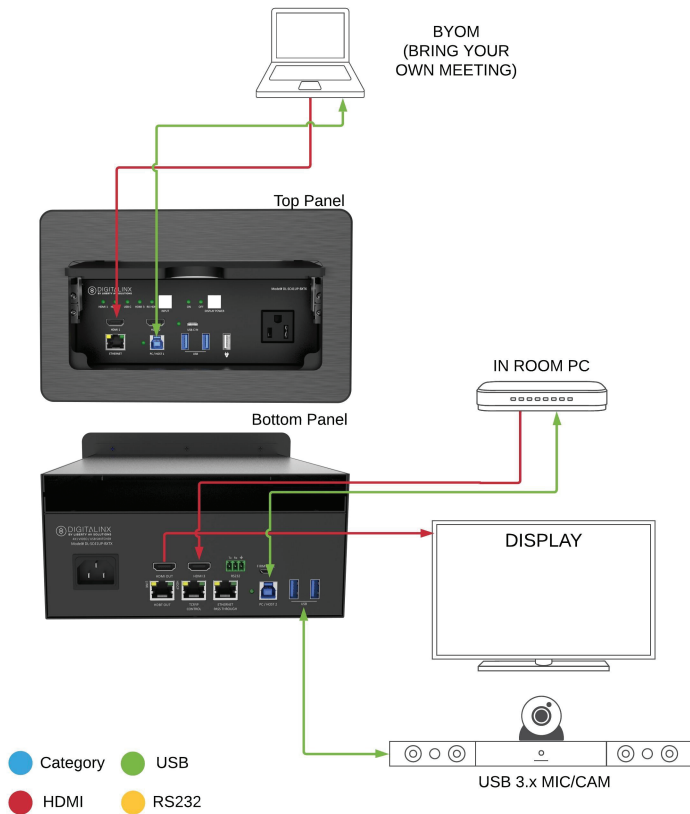

Standalone

With optional HDBaseT Receiver, DL-SCU-RX