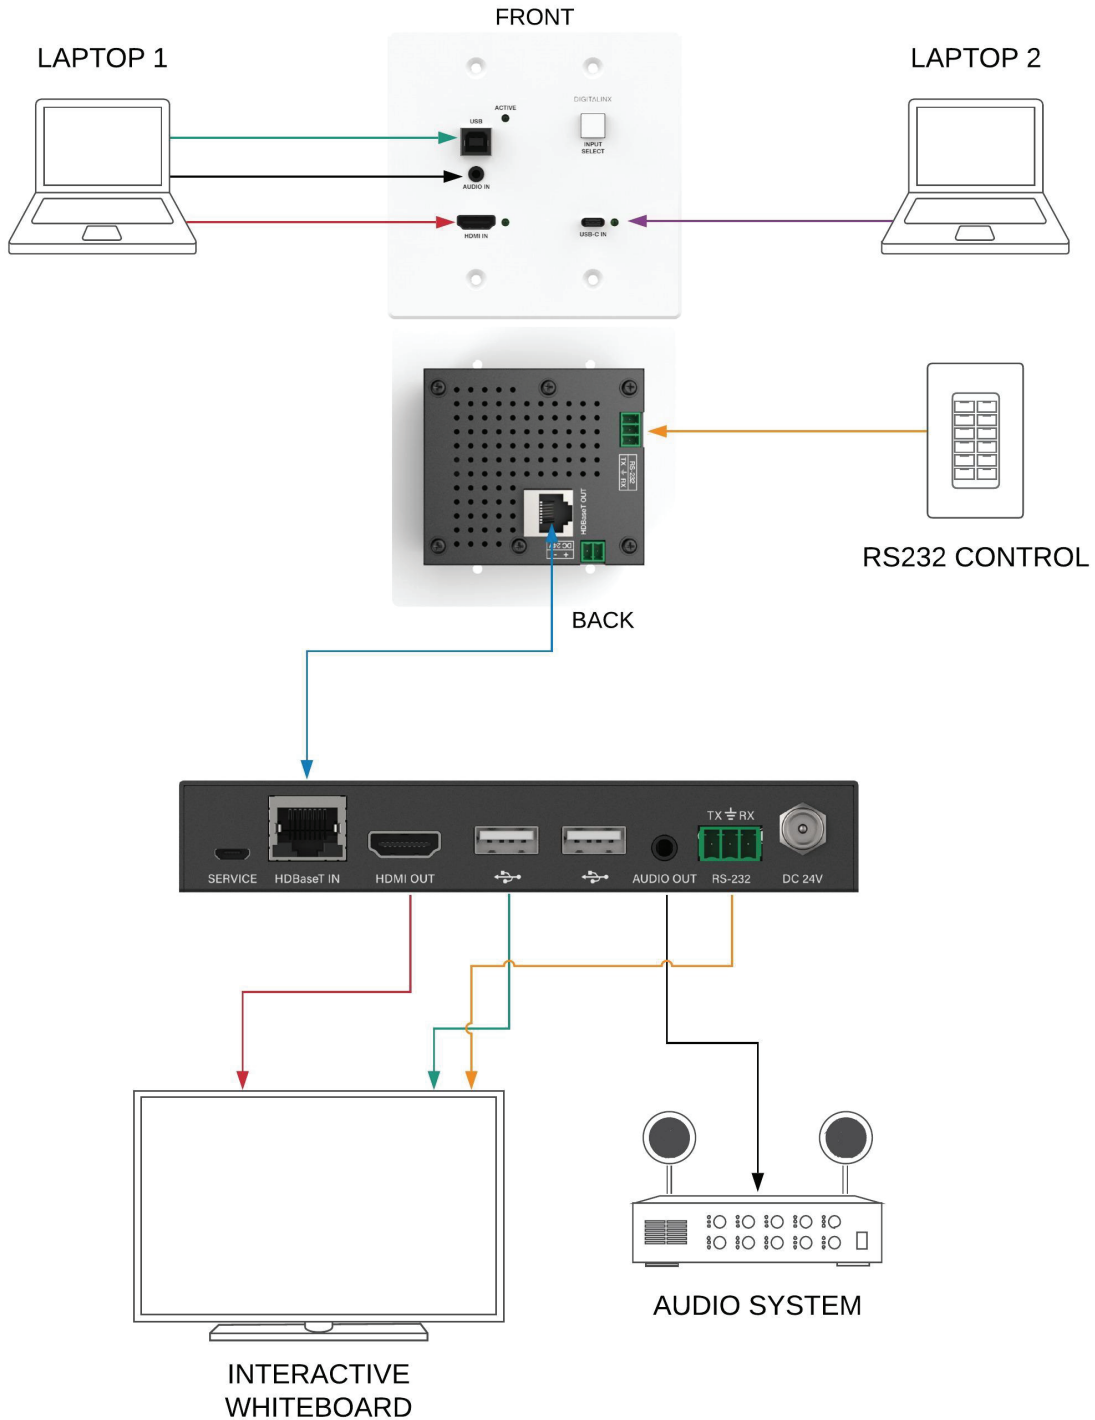

DL-1H1A1UC-WPKT-W A/V DIAGRAM

- Category
- USB
- RS232
- HDMI
- USB-C
- AUDIO