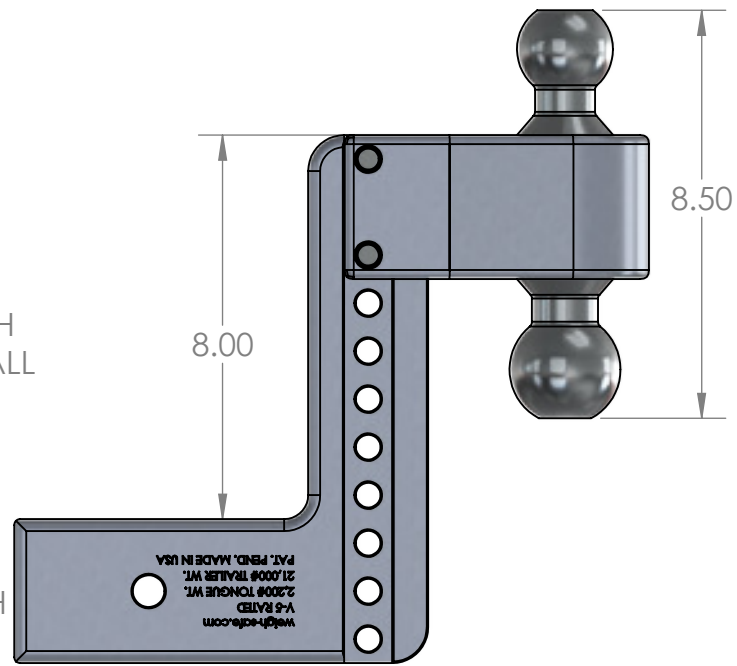

WEIGH SAFE, LLC LTB 8X3 HITCH

NOTE: FOR ALL HITCH MANUFACTURERS, THE 'DROP' IS MEASURED FROM THE TOP OF THE RECEIVER BAR TO THE TOP OF THE BALL HOUSING,

LOWER POSITION

RISE POSITION

UPPER POSITION

TOP VIEW