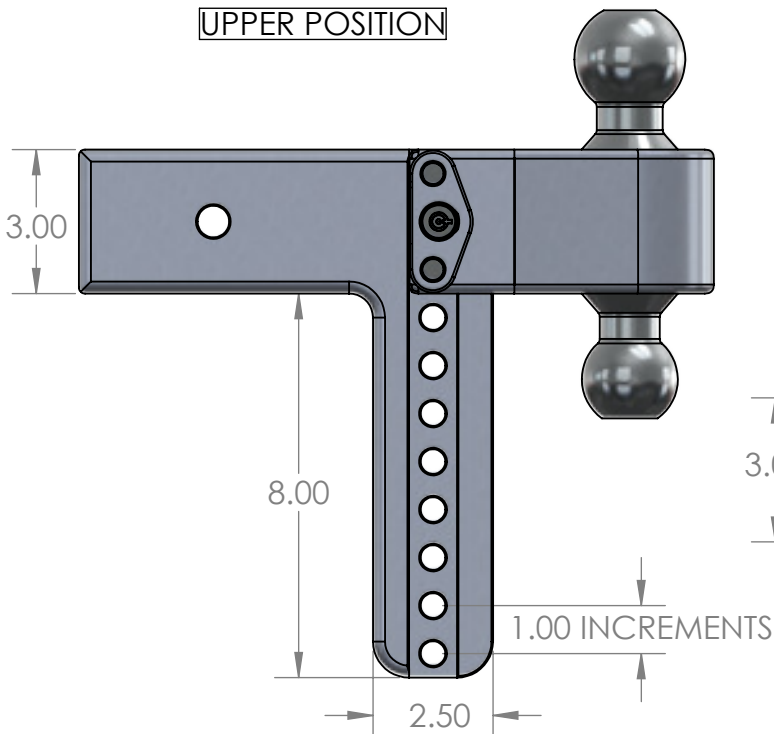

WEIGH SAFE, LLC LTB 8X3 HITCH

NOTE: FOR ALL HITCH MANUFACTURERS, THE 'DROP' IS MEASURED FROM THE TOP OF THE RECEIVER BAR TO THE TOP OF THE BALL HOUSING,

LOWER POSITION

RISE POSITION

UPPER POSITION

TOP VIEW