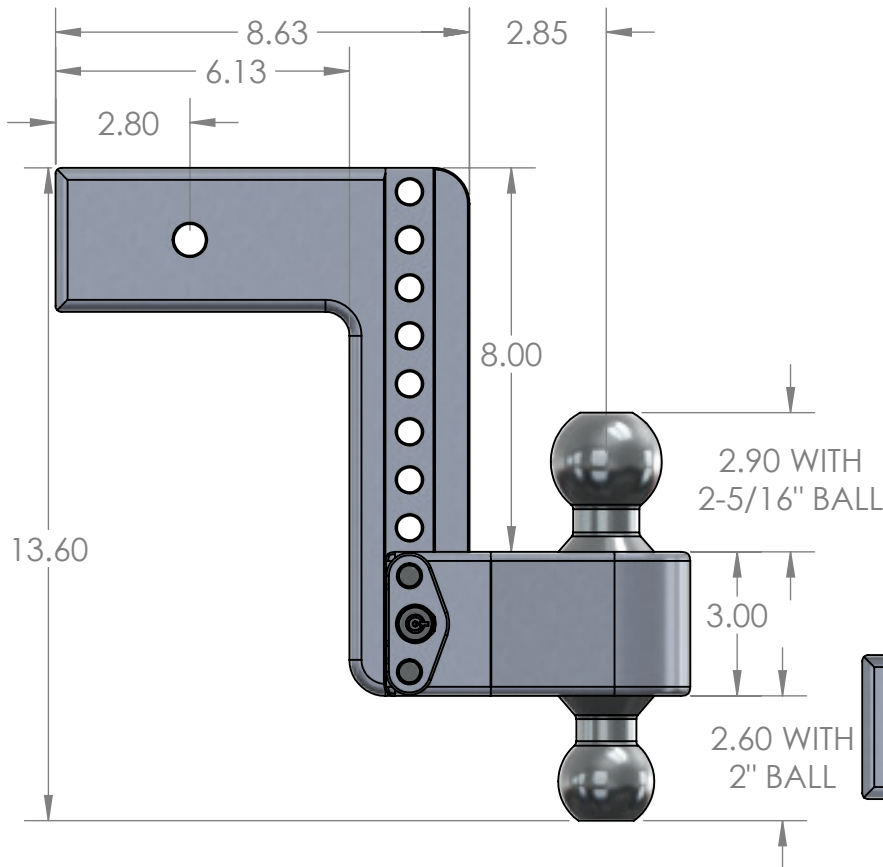

WEIGH SAFE, LLC LTB 8X3 HITCH

NOTE: FOR ALL HITCH MANUFACTURERS, THE 'DROP' IS MEASURED FROM THE TOP OF THE RECEIVER BAR TO THE TOP OF THE BALL HOUSING,

LOWER POSITION

RISE POSITION

UPPER POSITION

TOP VIEW