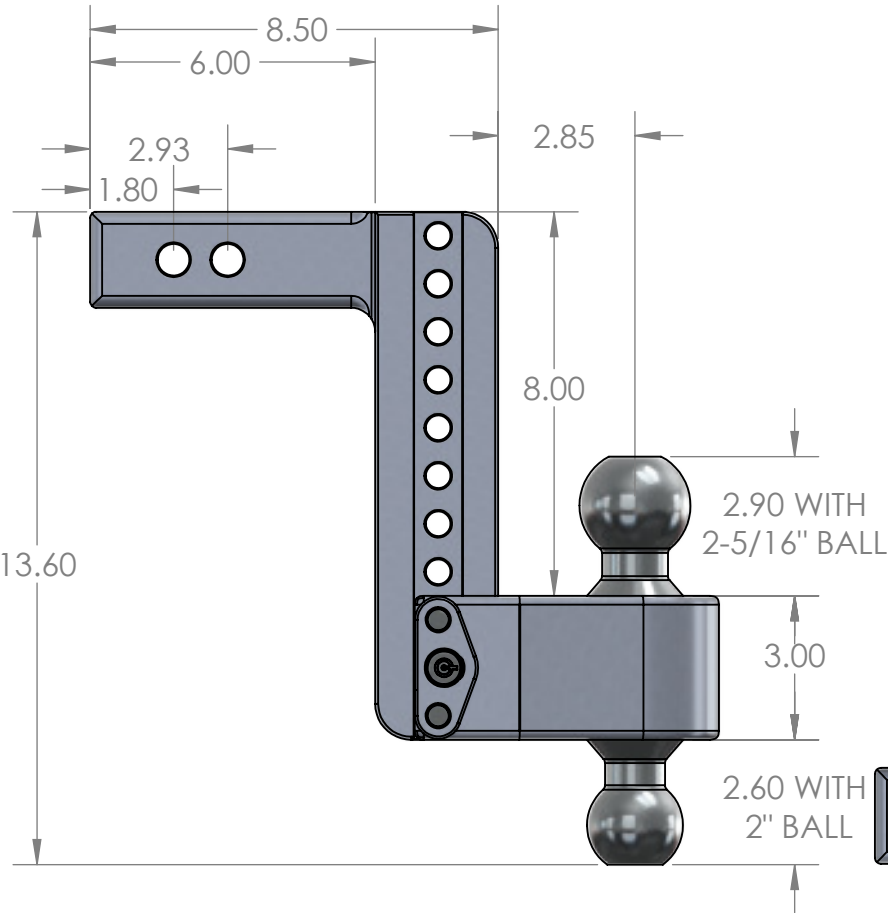

WEIGH SAFE, LLC LTB 8X2 HITCH

NOTE: FOR ALL HITCH MANUFACTURERES, THE 'DROP' IS MEASURED FROM THE TOP OF THE RECIEVER BAR TO THE TOP OF THE BALL HOUSING

LOWER POSITION

RISE POSITION

UPPER POSITION

TOP VIEW