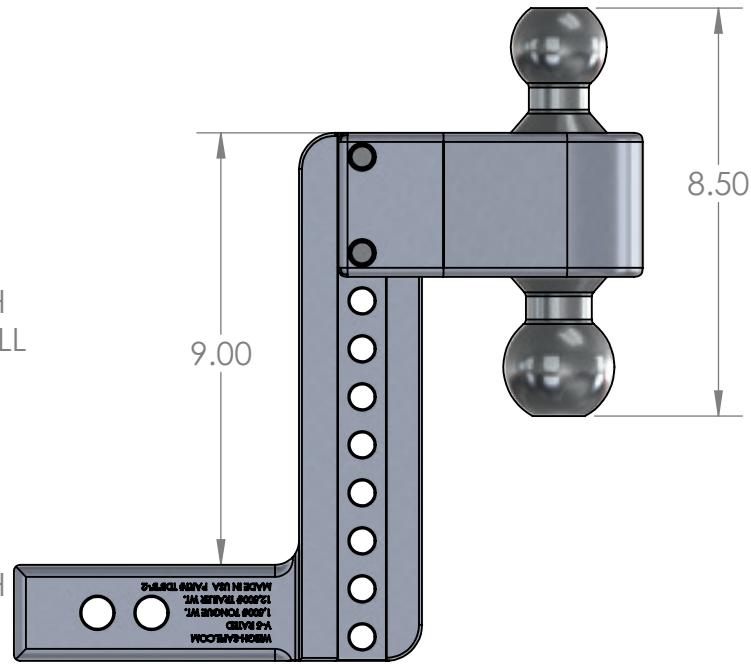

WEIGH SAFE, LLC LTB 8X2 HITCH

NOTE: FOR ALL HITCH MANUFACTURERES, THE 'DROP' IS MEASURED FROM THE TOP OF THE RECIEVER BAR TO THE TOP OF THE BALL HOUSING

LOWER POSITION

RISE POSITION

UPPER POSITION

TOP VIEW