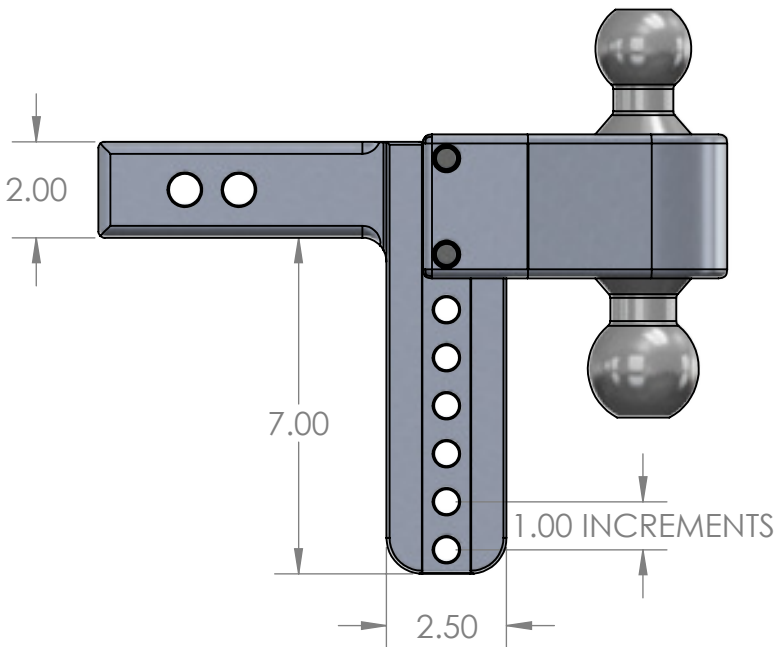

WEIGH SAFE, LLC LTB 6X2 HITCH

NOTE: FOR ALL HITCH MANUFACTURERS, THE 'DROP' IS MEASURED FROM THE TOP OF THE RECEIVER BAR TO THE TOP OF THE BALL HOUSING

LOWER POSITION

RISE POSITION

UPPER POSITION

TOP VIEW