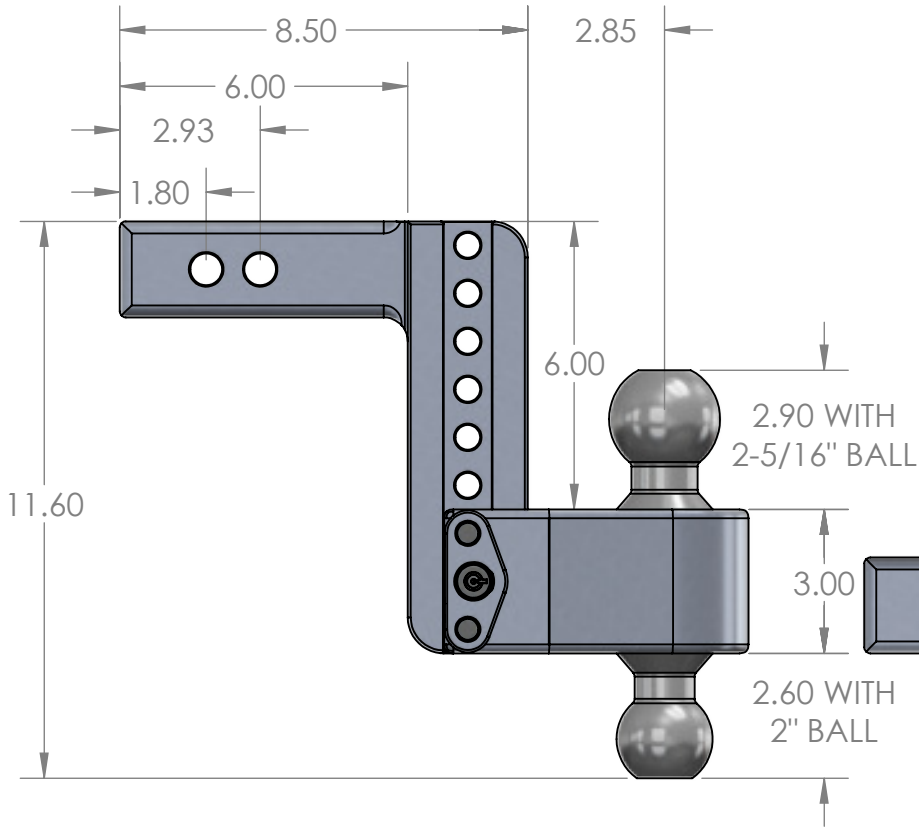

WEIGH SAFE, LLC LTB 6X2 HITCH

NOTE: FOR ALL HITCH MANUFACTURERS, THE 'DROP' IS MEASURED FROM THE TOP OF THE RECEIVER BAR TO THE TOP OF THE BALL HOUSING

LOWER POSITION

RISE POSITION

UPPER POSITION

TOP VIEW