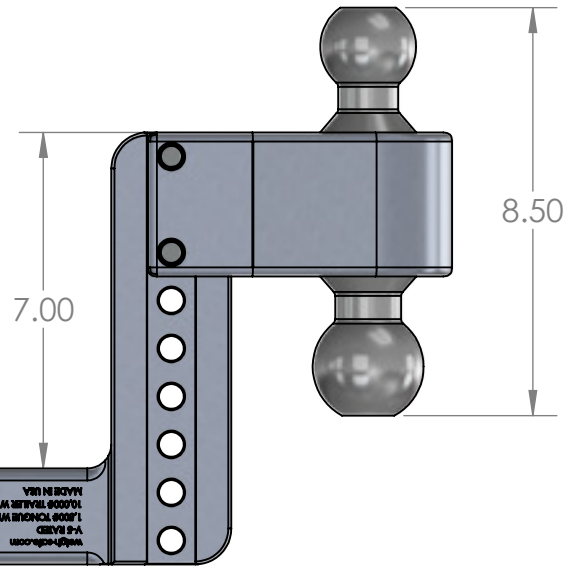

WEIGH SAFE, LLC LTB 6X2 HITCH

NOTE: FOR ALL HITCH MANUFACTURERS, THE 'DROP' IS MEASURED FROM THE TOP OF THE RECEIVER BAR TO THE TOP OF THE BALL HOUSING

LOWER POSITION

RISE POSITION

UPPER POSITION

TOP VIEW