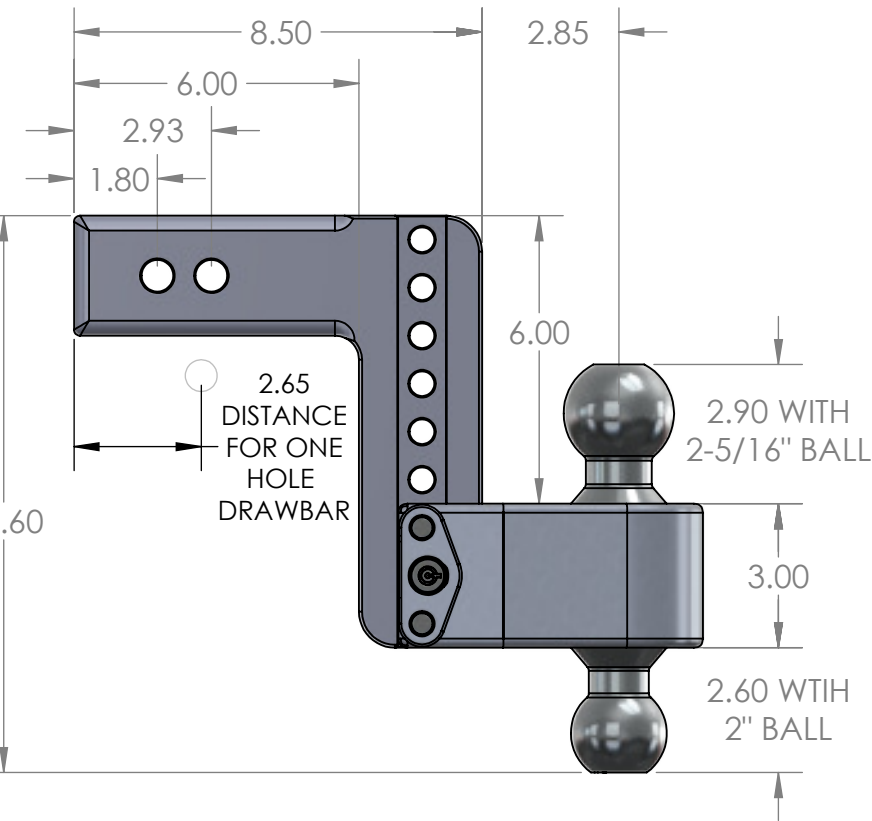

WEIGH SAFE, LLC LTB 6X2.5 HITCH

NOTE: FOR ALL HITCH MANUFACTURERES, THE 'DROP' IS MEASURED FROM THE TOP OF THE RECIEVER BAR TO THE TOP OF THE BALL HOUSING,

LOWER POSITION

RISE POSITION

UPPER POSITION

TOP VIEW