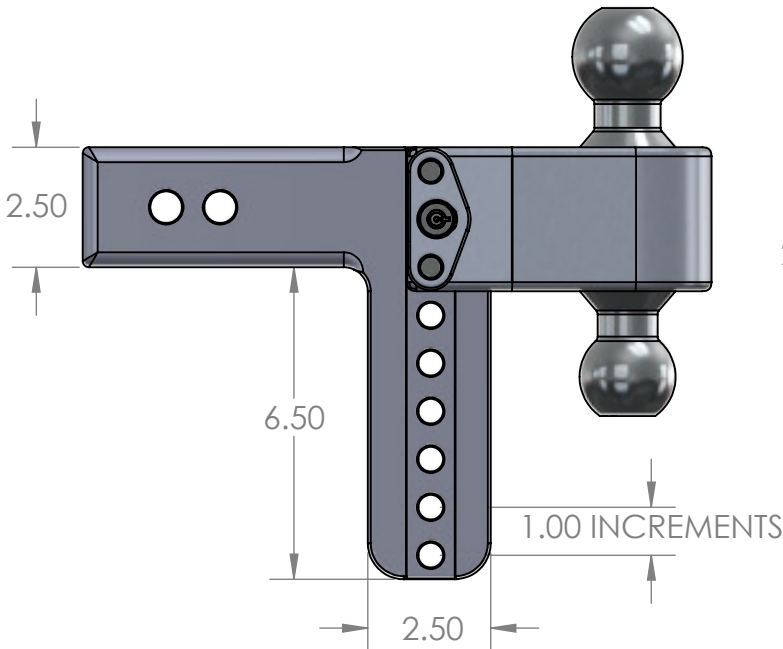

WEIGH SAFE, LLC LTB 6X2.5 HITCH

NOTE: FOR ALL HITCH MANUFACTURERES, THE 'DROP' IS MEASURED FROM THE TOP OF THE RECIEVER BAR TO THE TOP OF THE BALL HOUSING,

LOWER POSITION

RISE POSITION

UPPER POSITION

TOP VIEW