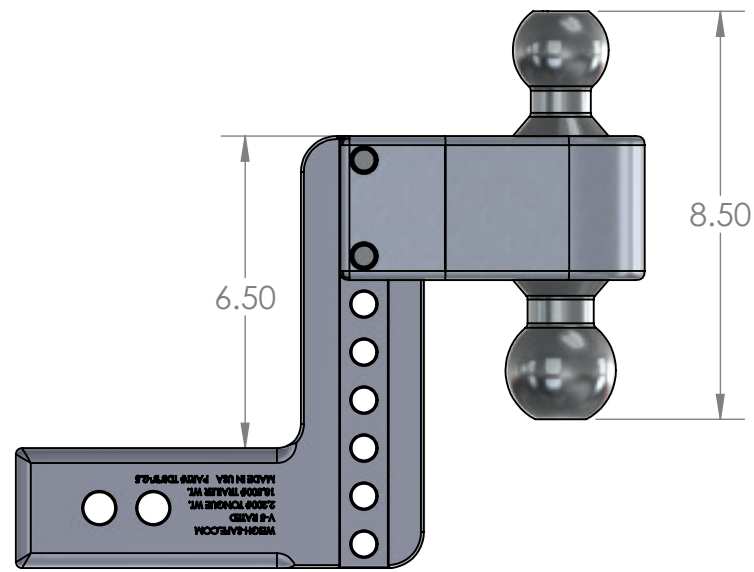

WEIGH SAFE, LLC LTB 6X2.5 HITCH

NOTE: FOR ALL HITCH MANUFACTURERES, THE 'DROP' IS MEASURED FROM THE TOP OF THE RECIEVER BAR TO THE TOP OF THE BALL HOUSING,

LOWER POSITION

RISE POSITION

UPPER POSITION

TOP VIEW