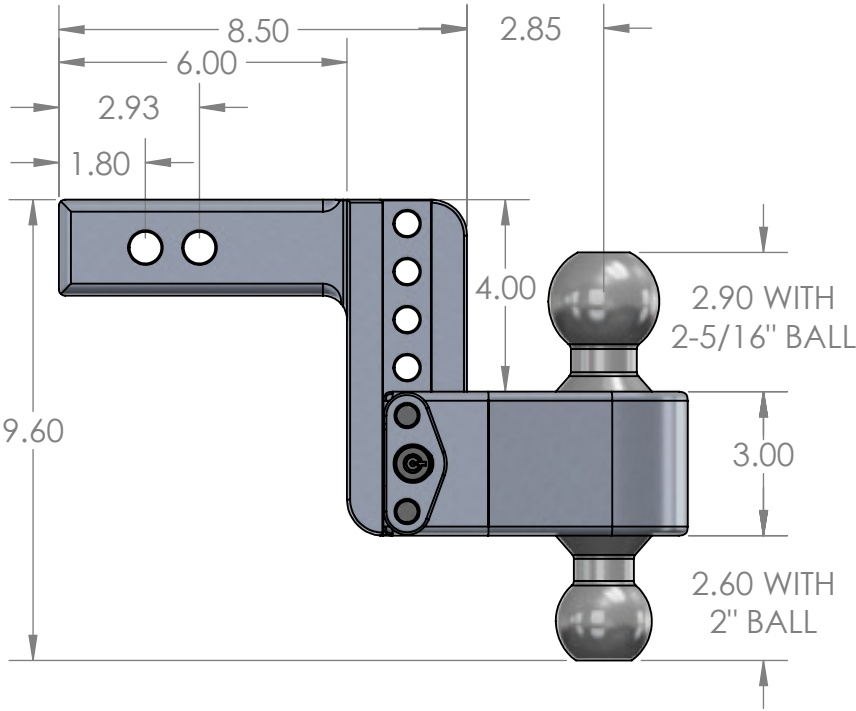

## LTB 4X2 HITCH

NOTE: FOR ALL HITCH MANUFACTURERES, THE 'DROP' IS MEASURED FROM THE TOP OF THE RECIEVER BAR TO THE TOP OF THE BALL HOUSING

LOWER POSITION

RISE POSITION

UPPER POSITION

TOP VIEW