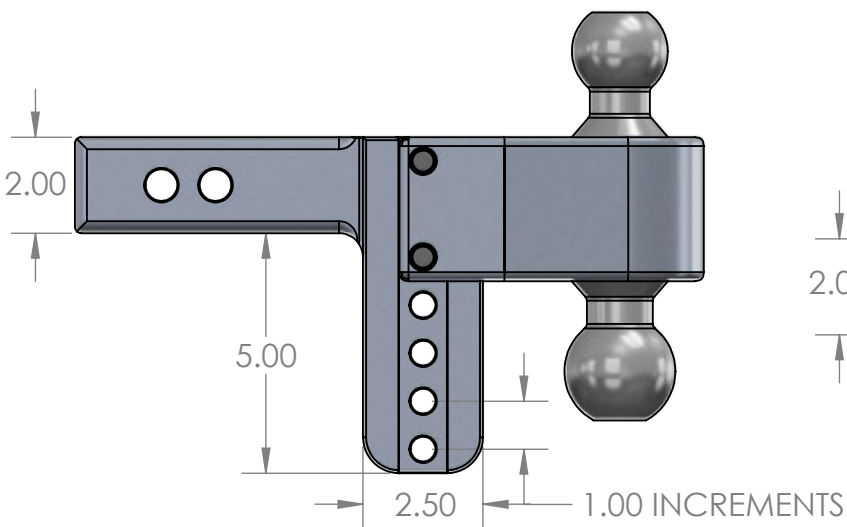

## LTB 4X2 HITCH

NOTE: FOR ALL HITCH MANUFACTURERES, THE 'DROP' IS MEASURED FROM THE TOP OF THE RECIEVER BAR TO THE TOP OF THE BALL HOUSING

LOWER POSITION

RISE POSITION

UPPER POSITION

TOP VIEW