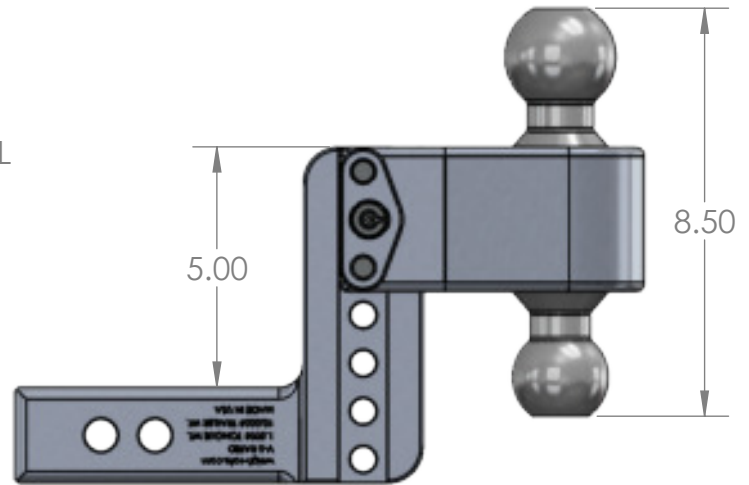

## LTB 4X2 HITCH

NOTE: FOR ALL HITCH MANUFACTURERES, THE 'DROP' IS MEASURED FROM THE TOP OF THE RECIEVER BAR TO THE TOP OF THE BALL HOUSING

LOWER POSITION

RISE POSITION

UPPER POSITION

TOP VIEW