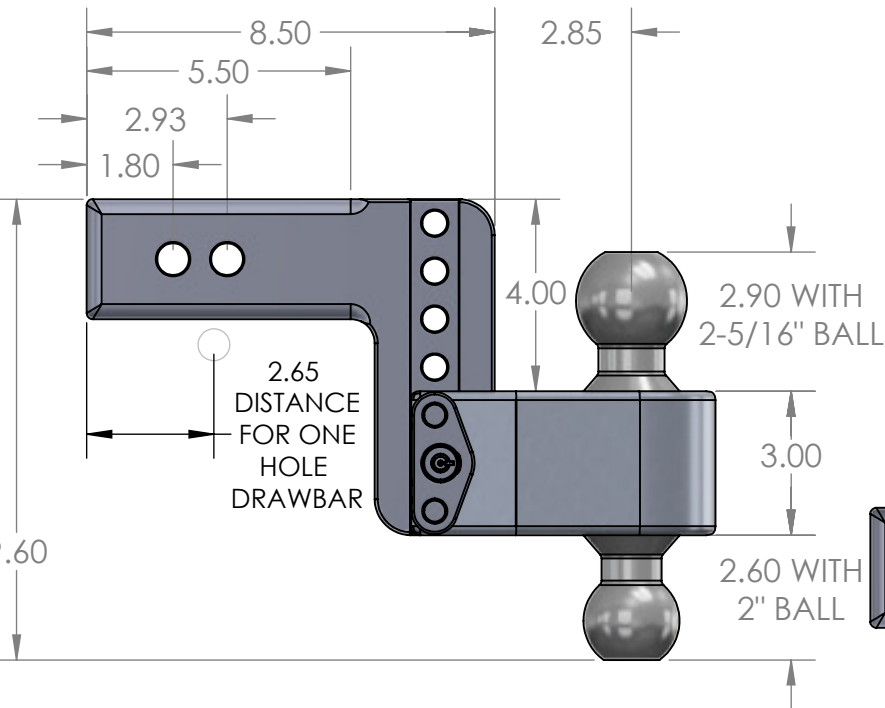

# WEIGH SAFE, LLC LTB 4X2.5 HITCH

NOTE: FOR ALL HITCH MANUFACTURERES, THE 'DROP' IS MEASURED FROM THE TOP OF THE RECIEVER BAR TO THE TOP OF THE BALL HOUSING,

LOWER POSITION

RISE POSITION

UPPER POSITION

TOP VIEW