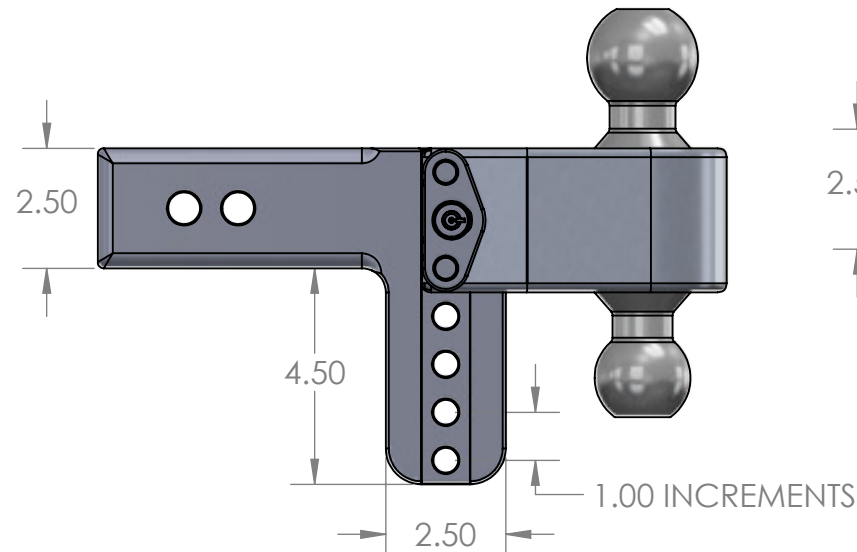

# WEIGH SAFE, LLC LTB 4X2.5 HITCH

NOTE: FOR ALL HITCH MANUFACTURERES, THE 'DROP' IS MEASURED FROM THE TOP OF THE RECIEVER BAR TO THE TOP OF THE BALL HOUSING,

LOWER POSITION

RISE POSITION

UPPER POSITION

TOP VIEW