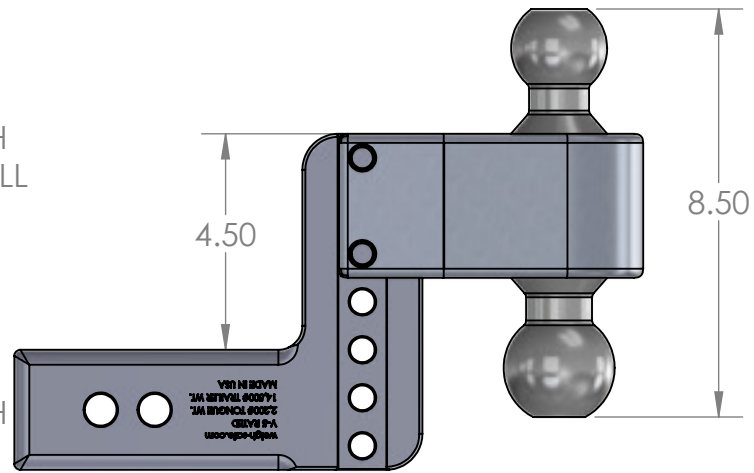

# WEIGH SAFE, LLC LTB 4X2.5 HITCH

NOTE: FOR ALL HITCH MANUFACTURERES, THE 'DROP' IS MEASURED FROM THE TOP OF THE RECIEVER BAR TO THE TOP OF THE BALL HOUSING,

LOWER POSITION

RISE POSITION

UPPER POSITION

TOP VIEW