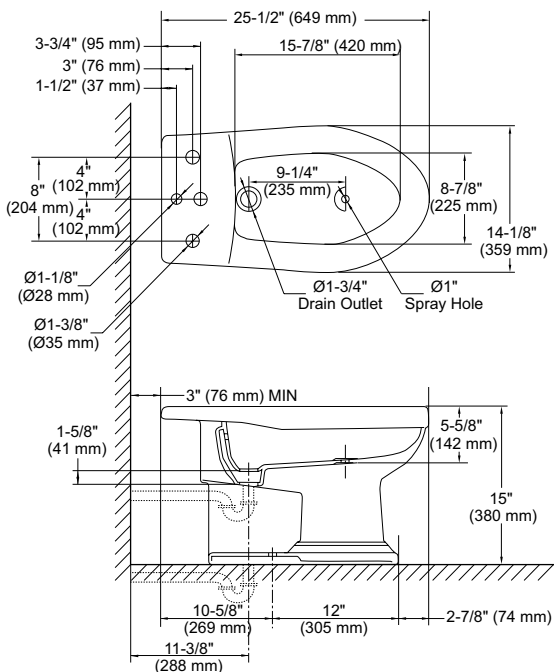

- Standard
 - #01 Cotton
 - #03 Bone
 - #11 Colonial White
 - #12 Sedona Beige
 - #51 Ebony

PRODUCT SPECIFICATION

The bidet shall be made of vitreous china. Bidet shall be drilled for front fill and vertical spray (4-hole). Bidet shall be for above or below the floor rough-in. Bidet shall be TOTO model number BT784B#_____.

Clayton® Bidet

SPECIFICATIONS

- Waste 1-1/4" O.D.
- Size 25-1/2" L x 14-1/8" W x 15" H
- Faucet Single-hole, center set, deck mounted
- Warranty One Year Limited Warranty
- Material Vitreous china
- Shipping Weight BT784B - 48lbs
- Shipping Dimensions BT784B
26-1/2" L x 15" W1 x 12" W2
x 16" H

TOTO®

These dimensions and specifications are subject to change without notice