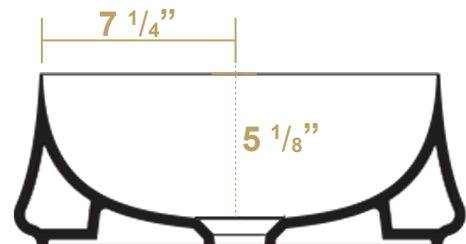

B-SH06

Overall Dimensions

16 5/8" x 16 5/8" x 6 1/4"

Inside Dimensions

14 1/4" x 14 1/4" x 5 1/8"

Britannia

LIVE WITH STYLE!