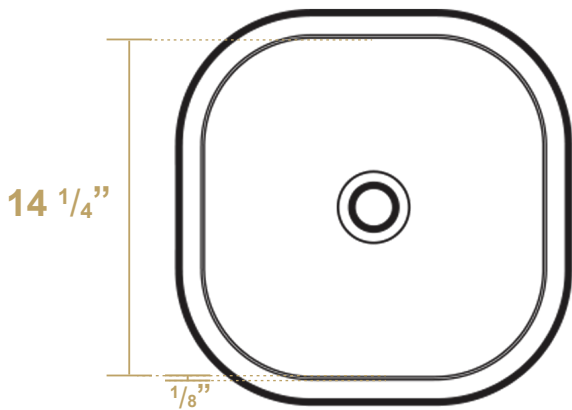

B-SH06

Overall Dimensions

16 5/8" x 16 5/8" x 6 1/4"

Inside Dimensions

14 1/4" x 14 1/4" x 5 1/8"

Britannia

LIVE WITH STYLE!