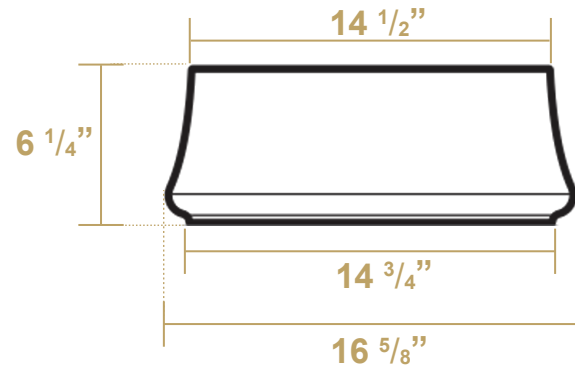

B-SH06

Overall Dimensions

16 5/8" x 16 5/8" x 6 1/4"

Inside Dimensions

14 1/4" x 14 1/4" x 5 1/8"

Britannia

LIVE WITH STYLE!