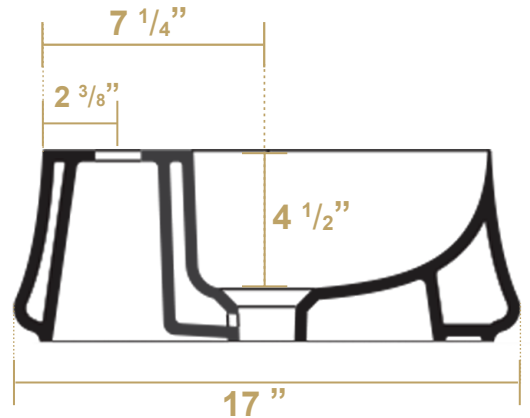

### Overall Dimensions

23 5/8" x 17" x 6 1/4"

### Inside Dimensions

21 1/4" x 9 5/8" x 4 1/2"

*Britannia*

**LIVE WITH STYLE!**