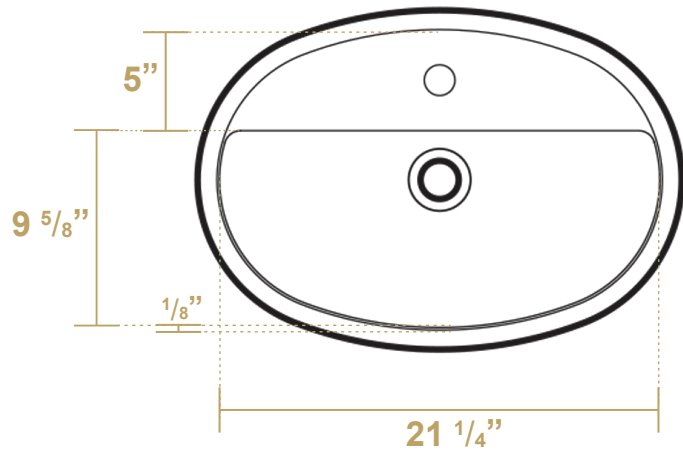

## B-SH05

### Overall Dimensions

23 5/8" x 17" x 6 1/4"

### Inside Dimensions

21 1/4" x 9 5/8" x 4 1/2"

*Britannia*

**LIVE WITH STYLE!**