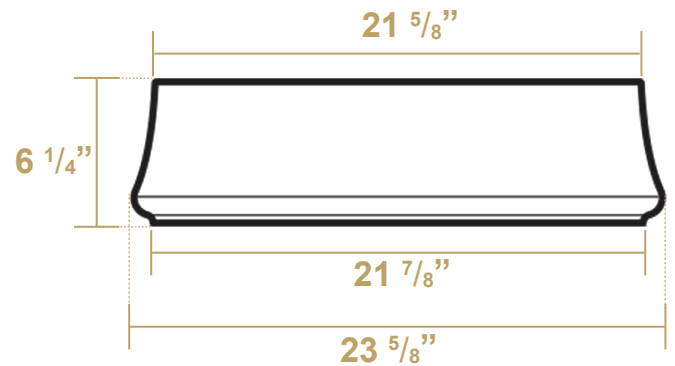

### Overall Dimensions

23 5/8" x 17" x 6 1/4"

### Inside Dimensions

21 1/4" x 9 5/8" x 4 1/2"

*Britannia*

**LIVE WITH STYLE!**