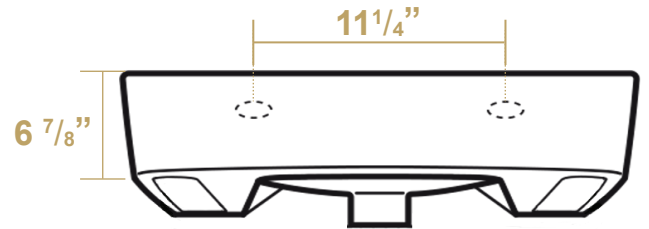

B-DE14

Overall Dimensions

22 3/4" x 15 1/4" x 6 7/8"

Inside Dimensions

21 3/4" x 9 1/4" x 5 3/4"

Britannia

LIVE WITH STYLE!