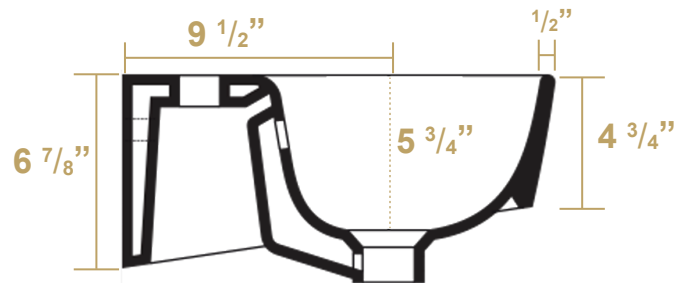

B-DE14

Overall Dimensions

22 3/4" x 15 1/4" x 6 7/8"

Inside Dimensions

21 3/4" x 9 1/4" x 5 3/4"

Britannia

LIVE WITH STYLE!