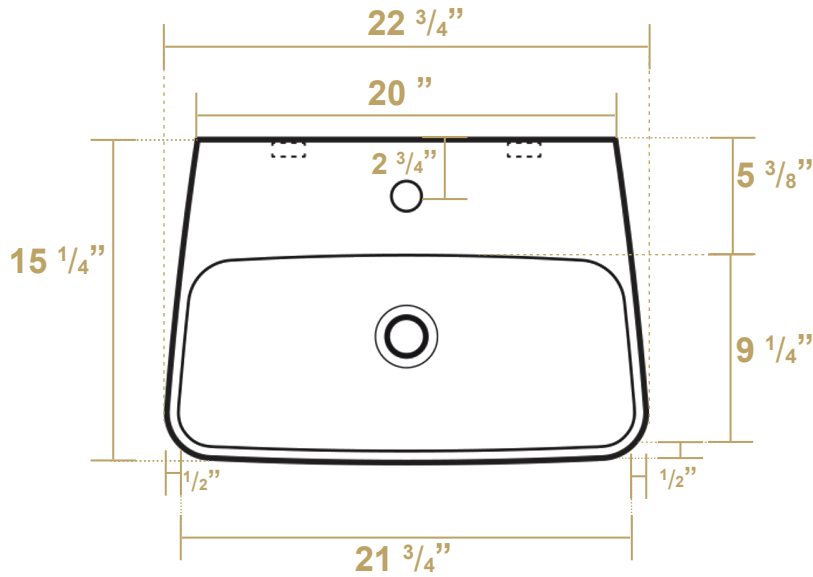

B-DE14

Overall Dimensions

22 3/4" x 15 1/4" x 6 7/8"

Inside Dimensions

21 3/4" x 9 1/4" x 5 3/4"

Britannia

LIVE WITH STYLE!