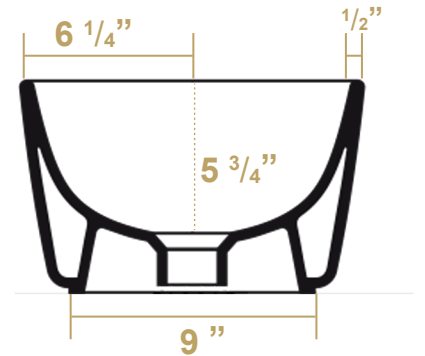

B-DE10

Overall Dimensions

22" x 12 1/2" x 7 1/2"

Inside Dimensions

20" x 11 1/2" x 5 3/4"

Britannia

LIVE WITH STYLE!