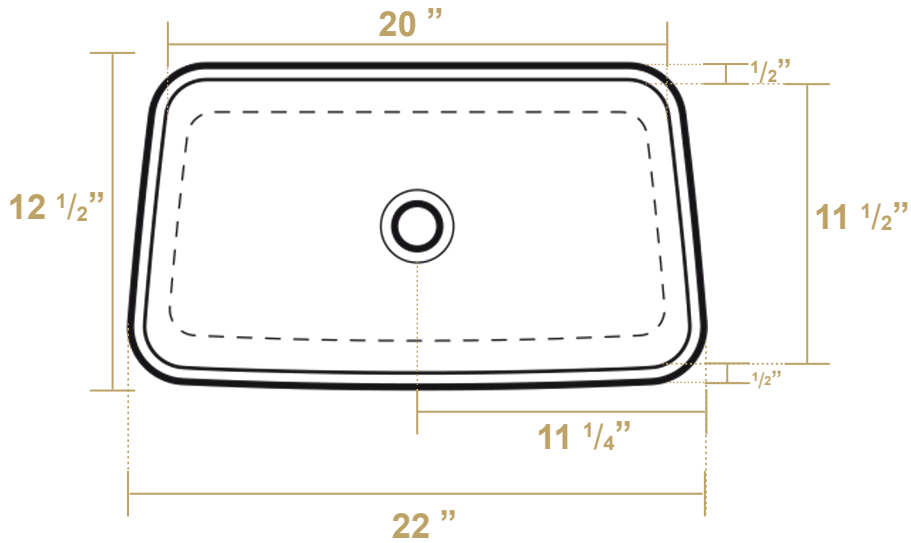

B-DE10

Overall Dimensions

22" x 12 1/2" x 7 1/2"

Inside Dimensions

20" x 11 1/2" x 5 3/4"

Britannia

LIVE WITH STYLE!