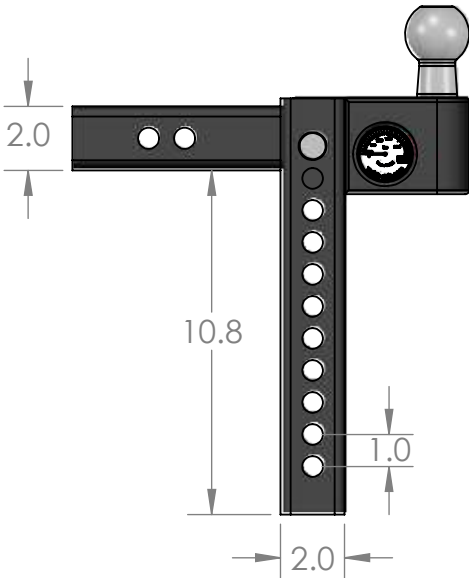

# Weigh Safe, LLC AERO Hitch AWS10-2

NOTE: All dimensions are in inches

LOWER POSITION

RISE POSITION

UPPER POSITION

TOP VIEW