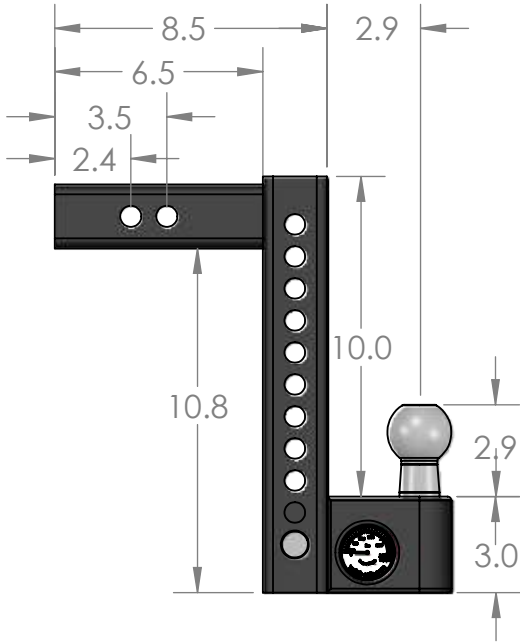

# Weigh Safe, LLC AERO Hitch AWS10-2

NOTE: All dimensions are in inches

LOWER POSITION

RISE POSITION

UPPER POSITION

TOP VIEW