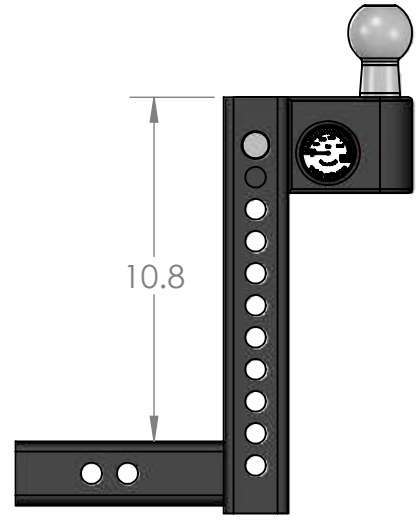

# Weigh Safe, LLC AERO Hitch AWS10-2

NOTE: All dimensions are in inches

LOWER POSITION

RISE POSITION

UPPER POSITION

TOP VIEW