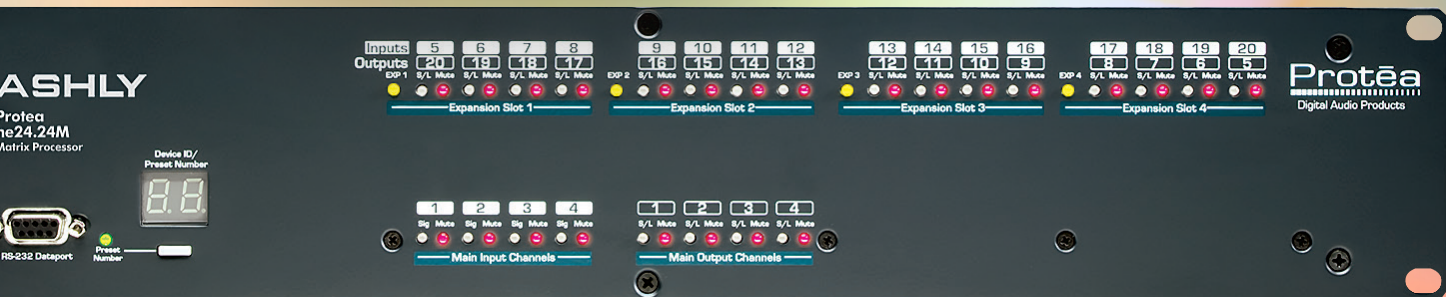

OUR MISSION...

BUILD THE BEST PROCESSORS MADE TODAY

AQM 1208
mXa 1502
AquaTouch 7
Protea NE 24.24m

AQM 1208

Matrix Zone Mixer

NEW!

The AQM1208 represents the next phase in the Ashly AquaControl DSP Lineup. Designed as an advanced, stand-alone zone mixer to be used with external amplification, the AQM1208 offers the power & flexibility needed to handle just about any application.

With the highly intuitive AquaControl browser-based UI as a start, the AQM1208 allows control and monitoring from anywhere on the web (no cloud account needed) to ensure everything always sounds great and runs smoothly. Its 12 x 8 IO compliment and powerful DSP toolbox are capable of handling a wide range of projects, from mic-centric applications like HoW, school productions & courtrooms to multi-zone BGM distribution and paging situations. The AQM-1208 is always ready to deliver.

The AquaTouch7 is designed to be flush wall-mounted. PoE compatibility makes installation fast and simple.

- AquaControl Compatible
- Secure Touchscreen Control
- Wall or Desk Mountable

NE 24.24m

Matrix Processor