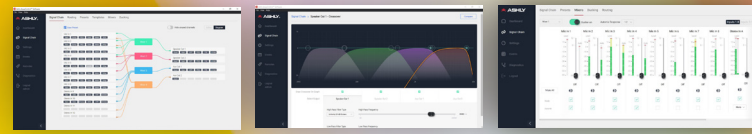

OUR MISSION...

BUILD THE BEST PROCESSORS MADE TODAY

AQM 1208
mXa 1502
AquaTouch 7
Protea NE 24.24m

AQM 1208

Matrix Zone Mixer

NEW!

The AQM1208 represents the next phase in the Ashly AquaControl DSP Lineup. Designed as an advanced, stand-alone zone mixer to be used with external amplification, the AQM1208 offers the power & flexibility needed to handle just about any application.

- Intuitive AquaControl™ Software
- Remote Access Anywhere in the World
- Mic & Multi-Zone Ready

The AQM1208 features Ashly's AquaControl™ web-server based interface, which runs virtually on any networked PC or mobile device, any OS

The mXa-1502 with AquaControl™ software gives your customers multi-zone music distribution, paging, sound-masking and automatic mixing for a wide-range of environments. Process 16 audio inputs into four different areas with a single rack space device that includes two Ashly-reliable 150-watt amplifiers capable of driving 2,4 and 8-ohm as well as 25, 70 and 100V loads.

SPECIFICATIONS

AQM1208 Matrix Zone Mixer [PRELIMINARY]

I/O Configuration	12 Balanced Mic/Line Inputs + 4 summed RCA unbalanced Line Inputs (on ch 9-12) x 8 Line Outputs
DSP	Block Assignable (6 each on input & Outputs), including: Gain, Remote Gain, DCA Gain, Compressor, Leveler, Brick Wall Limiter, 10-band PEQ, HPF, LPF, Delay, 2,3,4-way X-Over, FIR Filters, Ambient Noise Compensation, Ducker, Auto-Mix, Meter, Signal Generator
Control	Ethernet 100/1000BaseT, VC (3), GPI/O (8/2)
Software	AquaControl™ Integrated web-server, browser access
S/N Ratio	>110dB (20Hz-20kHz)"
THD+N (typical)	< 0.05% (20 Hz - 20 kHz)
Frequency Resp.	20Hz-20kHz, ±0.05dB
Digital Performance	24bit/48kHz
Options	Remote controls: WR-1, WR-1.1, WR-2, WR-1.5, AquaTouch7
Dimensions	19"W x 1.75"H x 14.54"D (483mm x 45mm x 369mm)
Weight	8.0 lbs 3.63 kg)