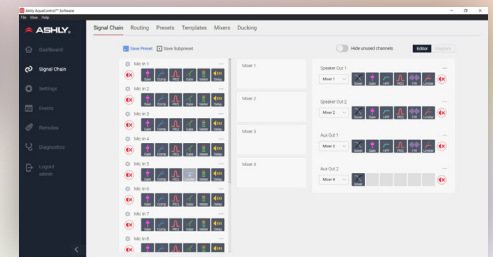

mXa 1502

Digital Mixer Amplifier

- The ultimate ONE-BOX Solution
- Designed for Most Applications
- AquaControl™ Software

4-Zone DSP Mixer Amplifier with AquaControl™ Software. The Ultimate "One-Box" Solution

The mXa-1502 with AquaControl™ software gives your customers multi-zone music distribution, paging, sound-masking and automatic mixing for a wide-range of environments. Process 16 audio inputs into four different areas with a single rack space device that includes two Ashly-reliable 150-watt amplifiers capable of driving 2,4 and 8-ohm as well as 25, 70 and 100V loads.

Mix and match speakers loads as needed

Four output channels with full DSP with advanced zone and speaker system processing.

AquaTouch 7

Touch Remote

NEW!

A new addition to the AquaControl family is the AquaTouch7 Remote. This 7" color touch-panel provides secure remote control access via Ethernet with wall-mount installation.