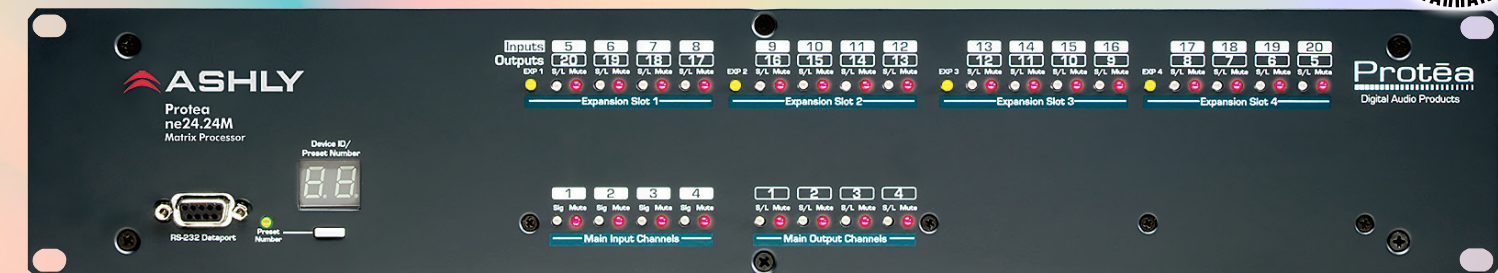

Mix and match speakers loads as needed

Four output channels with full DSP with advanced zone and speaker system processing.

AquaTouch 7

Touch Remote

NEW!

A new addition to the AquaControl family is the AquaTouch7 Remote. This 7" color touch-panel provides secure remote control access via Ethernet with wall-mount installation.

The AquaTouch7 Remote is the perfect compliment to AquaControl products like the AQM1208 & mXa1502.

Offering convenient and intuitive touch-control of all remote functions, the AquaTouch7 uses a wired Ethernet connection to its host device, providing reliable and secure access.

The AquaTouch7 is designed to be flush wall-mounted. PoE compatibility makes installation fast and simple.

- AquaControl Compatible
- Secure Touchscreen Control
- Wall or Desk Mountable

NE 24.24m

Matrix Processor

The ne24.24m is built on our intuitive Protea software platform, all the essential DAP tools for most common applications, in a modular and user-expandable chassis, designed to be really simple to use.