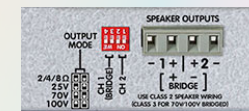

Mix and match speakers loads as needed