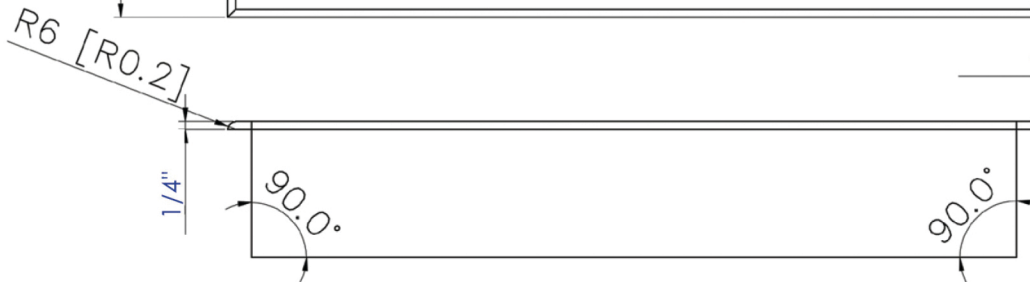

ABNC2412

24" x 12" White or Black Stainless Steel Horizontal Single Shelf Shower Niche

Wall Cut Out

Note: All product dimensions are approximate and should be verified on site prior to installation.

Visit www.ALFIbrand.com for more information.