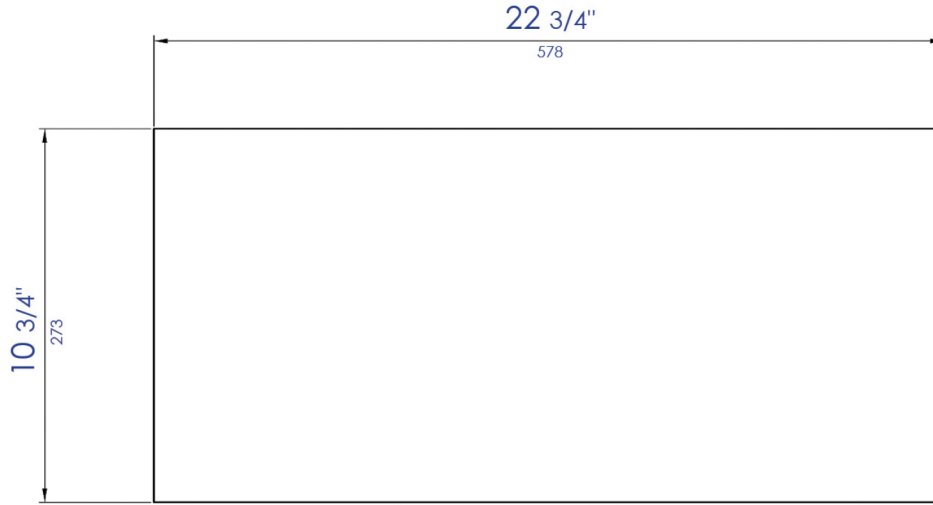

ABNC2412

24" x 12" White or Black Stainless Steel Horizontal Single Shelf Shower Niche

Wall Cut Out

Note: All product dimensions are approximate and should be verified on site prior to installation.

Visit www.ALFIbrand.com for more information.