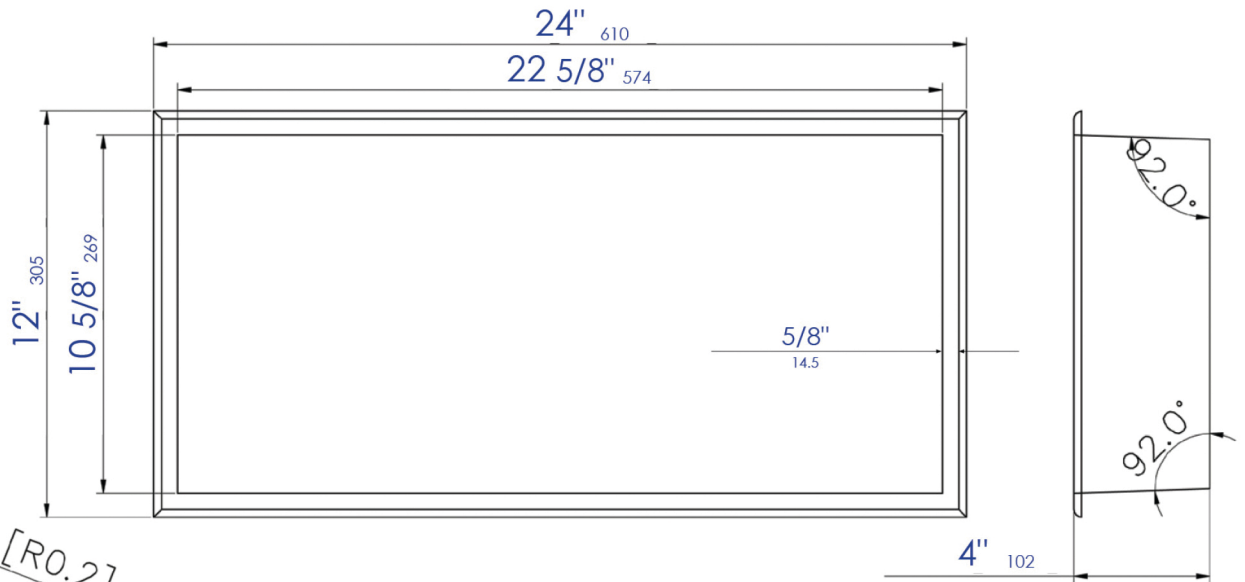

ABNC2412

24" x 12" White or Black Stainless Steel Horizontal Single Shelf Shower Niche

Wall Cut Out

Note: All product dimensions are approximate and should be verified on site prior to installation.

Visit www.ALFIbrand.com for more information.