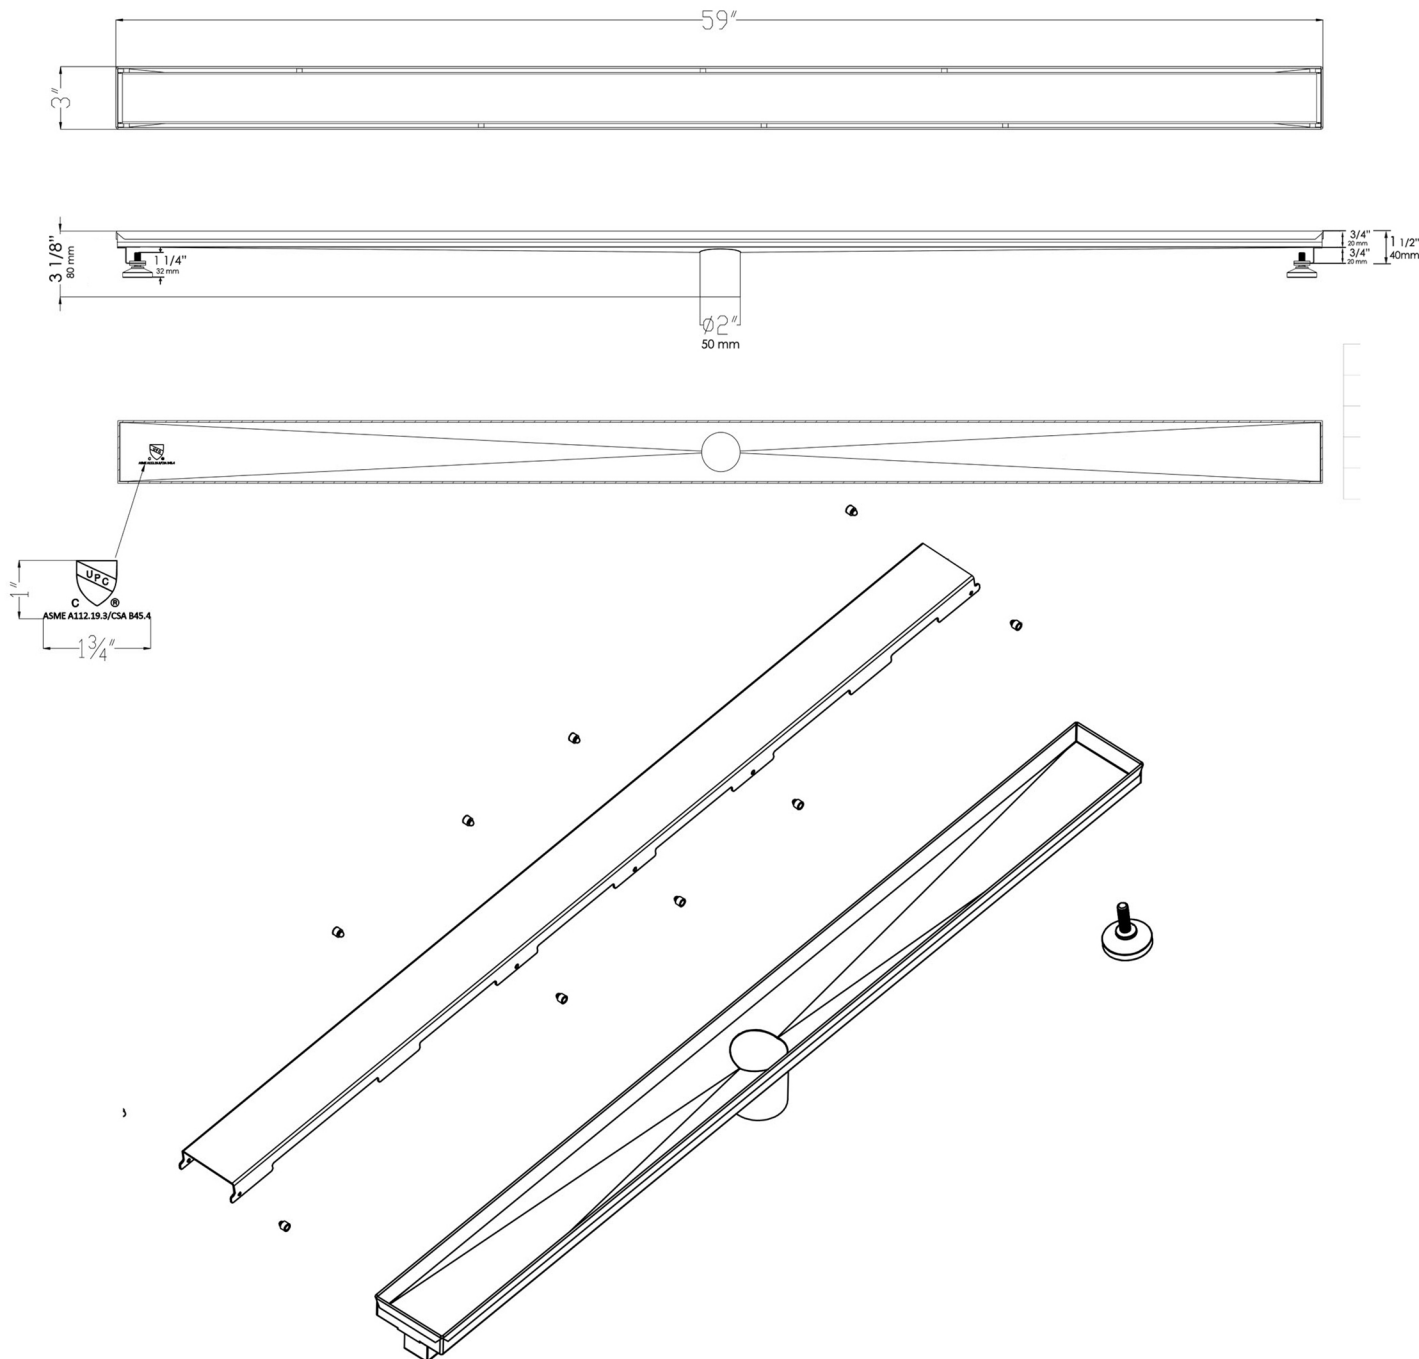

ABLD59B

59" Stainless Steel Linear Shower Drain with Solid Cover

Note: All product dimensions are approximate and should be verified on site prior to installation.
Visit www.ALFIbrand.com for more information.