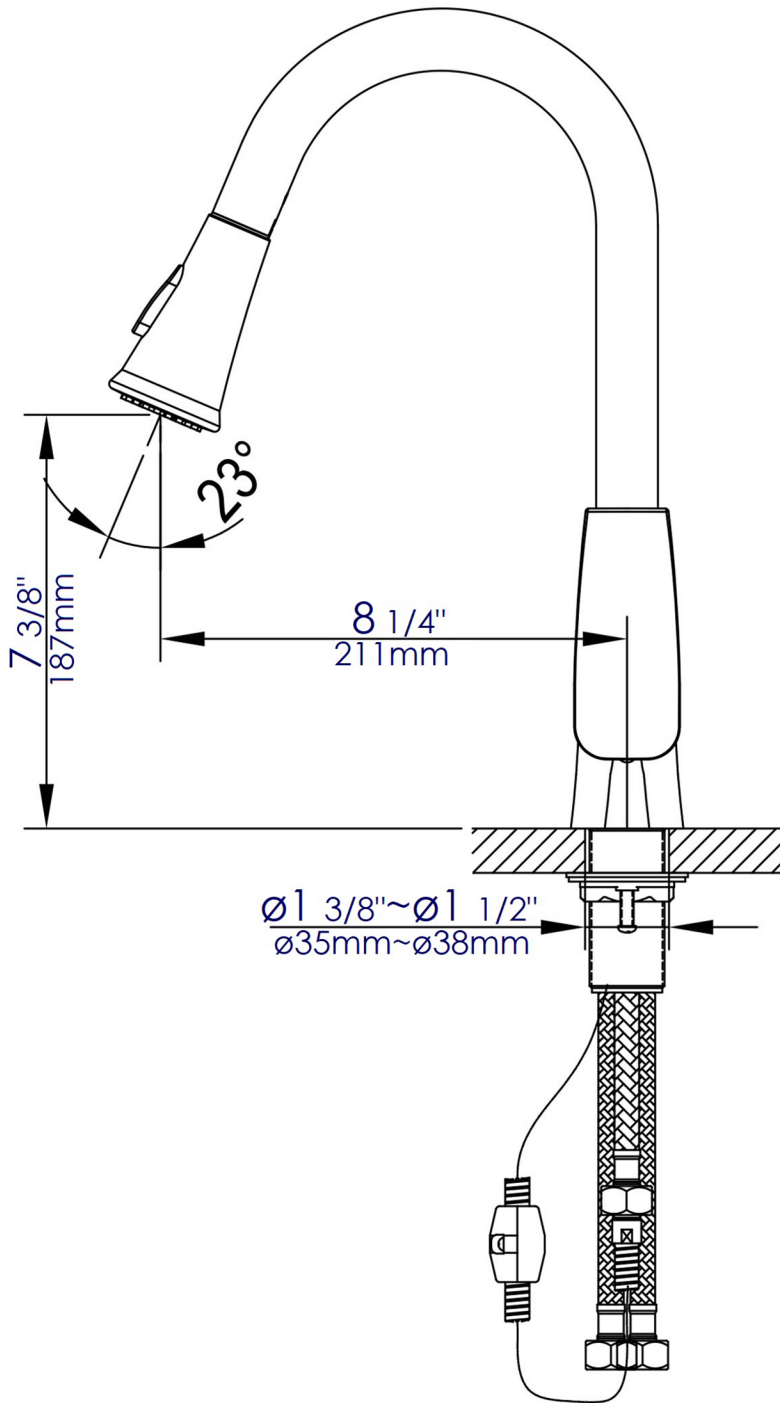

ABKF3889

Square Gooseneck Pull Down Kitchen Faucet

Note: All product dimensions are approximate and should be verified on site prior to installation.
Visit www.ALFIbrand.com for more information.