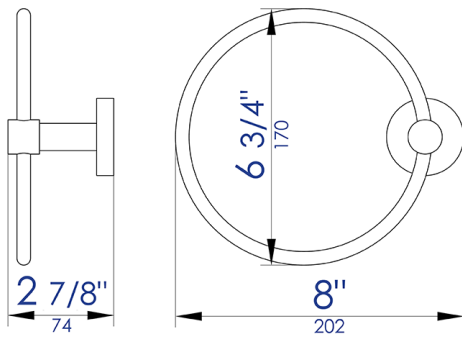

**AB9513** | 6 Piece Matching Bathroom Accessory Set

**Note:** All product dimensions are approximate and should be verified on site prior to installation.  
Visit [www.ALFIbrand.com](http://www.ALFIbrand.com) for more information.