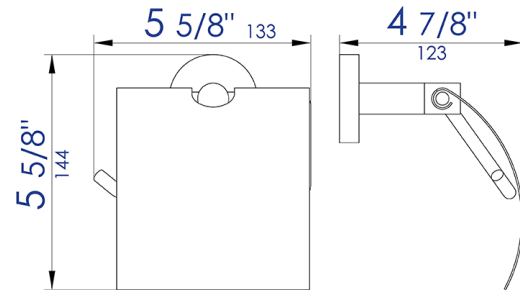

**AB9513** | 6 Piece Matching Bathroom Accessory Set

**Note:** All product dimensions are approximate and should be verified on site prior to installation.  
Visit [www.ALFIbrand.com](http://www.ALFIbrand.com) for more information.