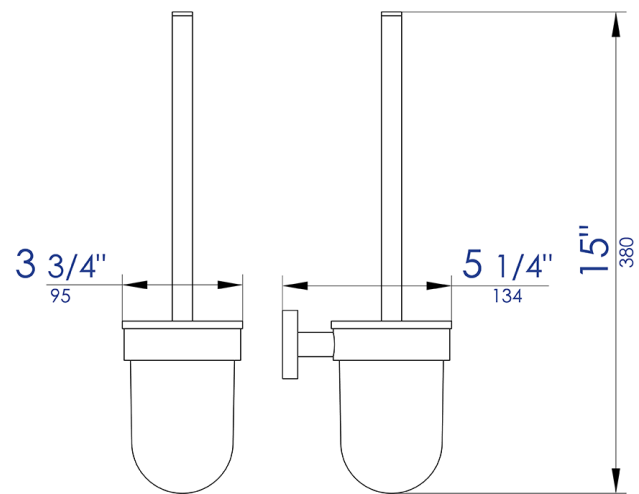

**AB9513** | 6 Piece Matching Bathroom Accessory Set

**Note:** All product dimensions are approximate and should be verified on site prior to installation.  
Visit [www.ALFIbrand.com](http://www.ALFIbrand.com) for more information.