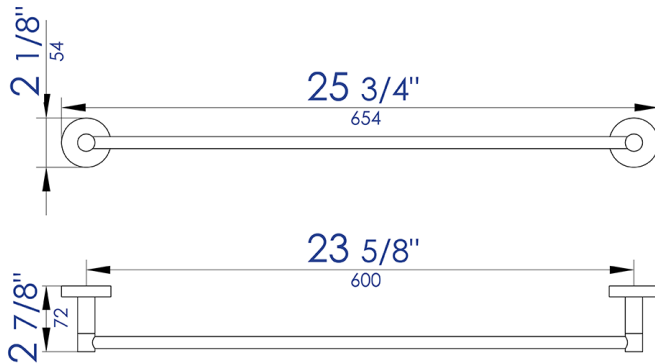

**AB9513** | 6 Piece Matching Bathroom Accessory Set

**Note:** All product dimensions are approximate and should be verified on site prior to installation.  
Visit [www.ALFIbrand.com](http://www.ALFIbrand.com) for more information.