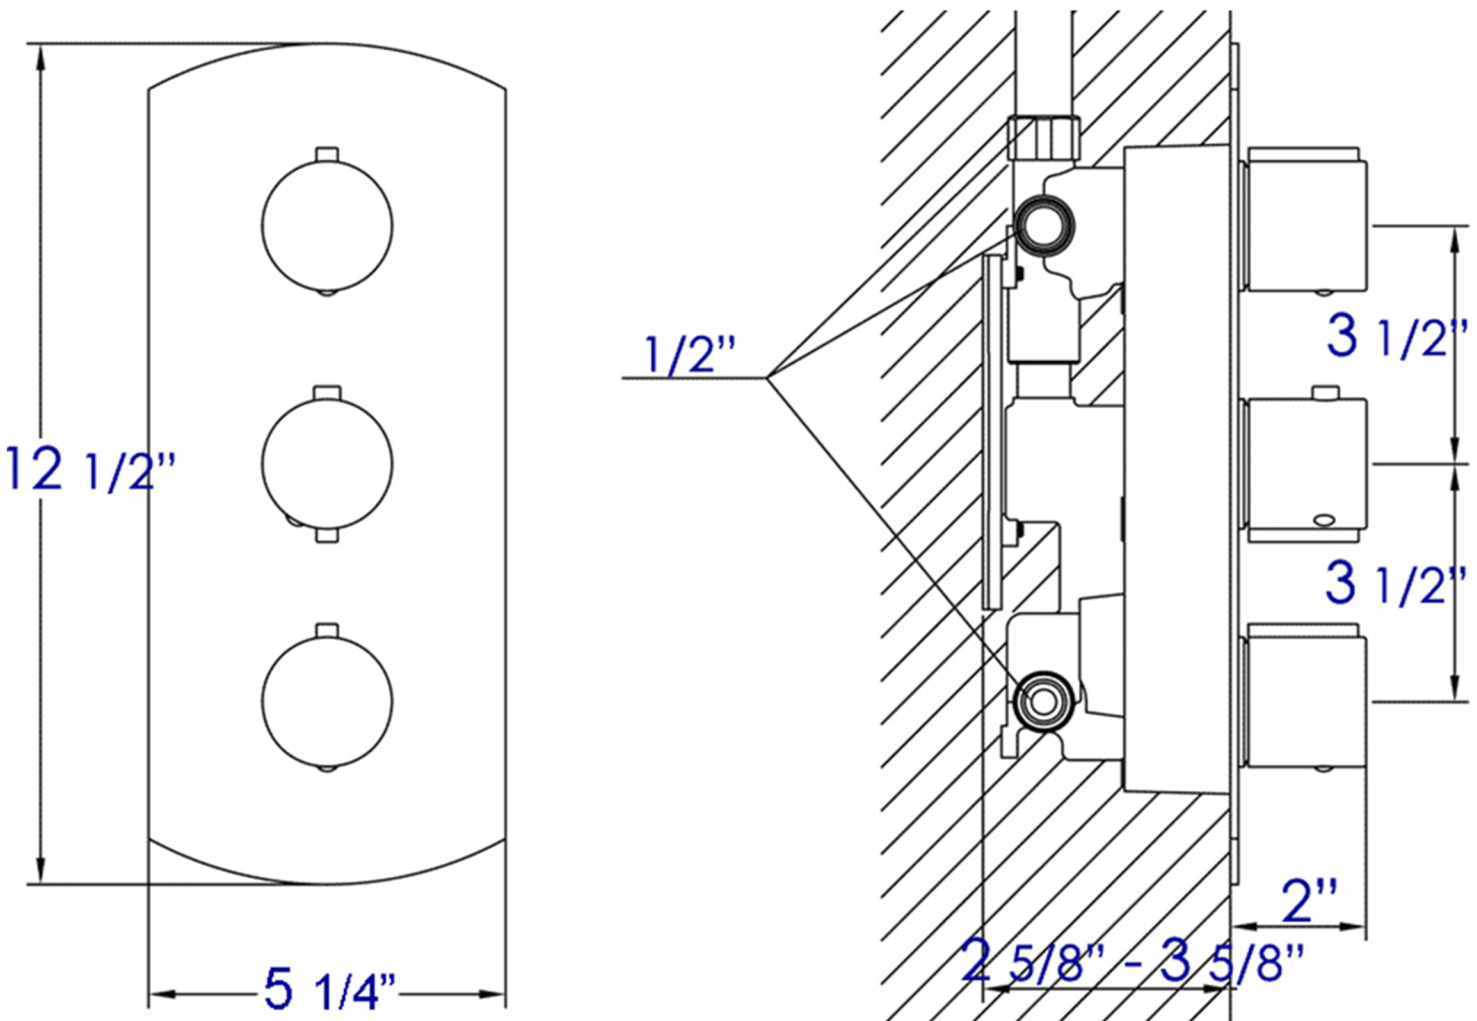

# AB4001

Concealed 3-Way Thermostatic Valve Shower Mixer  
Round Knobs

**Note:** All product dimensions are approximate and should be verified on site prior to installation.  
Visit [www.ALFIbrand.com](http://www.ALFIbrand.com) for more information.