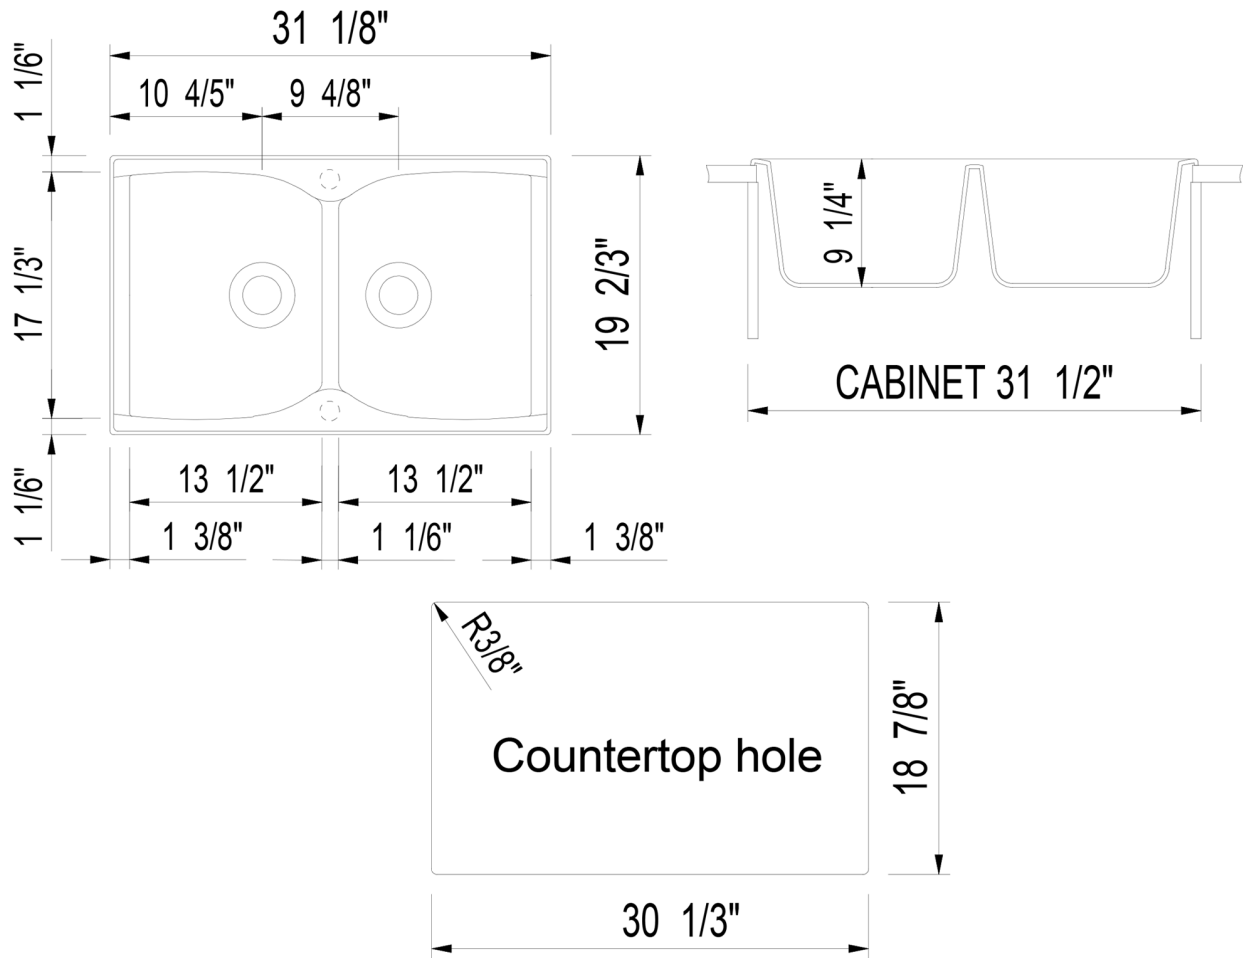

# AB3220DI

32" Drop-In Double Bowl Granite Composite Kitchen Sink

**Note:** All product dimensions are approximate and should be verified on site prior to installation.  
Visit [www.ALFIbrand.com](http://www.ALFIbrand.com) for more information.