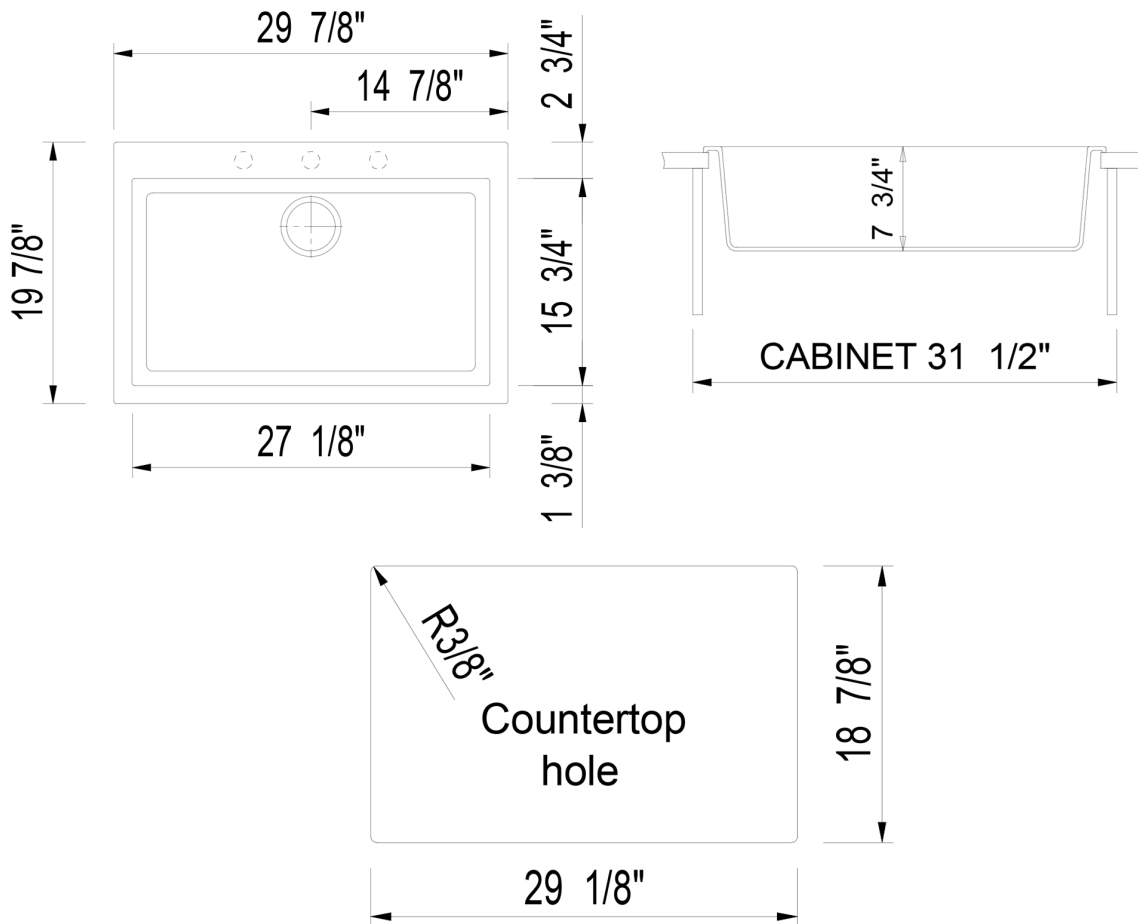

# AB3020DI

30" Drop-In Single Bowl Granite Composite Kitchen Sink

**Note:** All product dimensions are approximate and should be verified on site prior to installation.  
Visit [www.ALFIbrand.com](http://www.ALFIbrand.com) for more information.