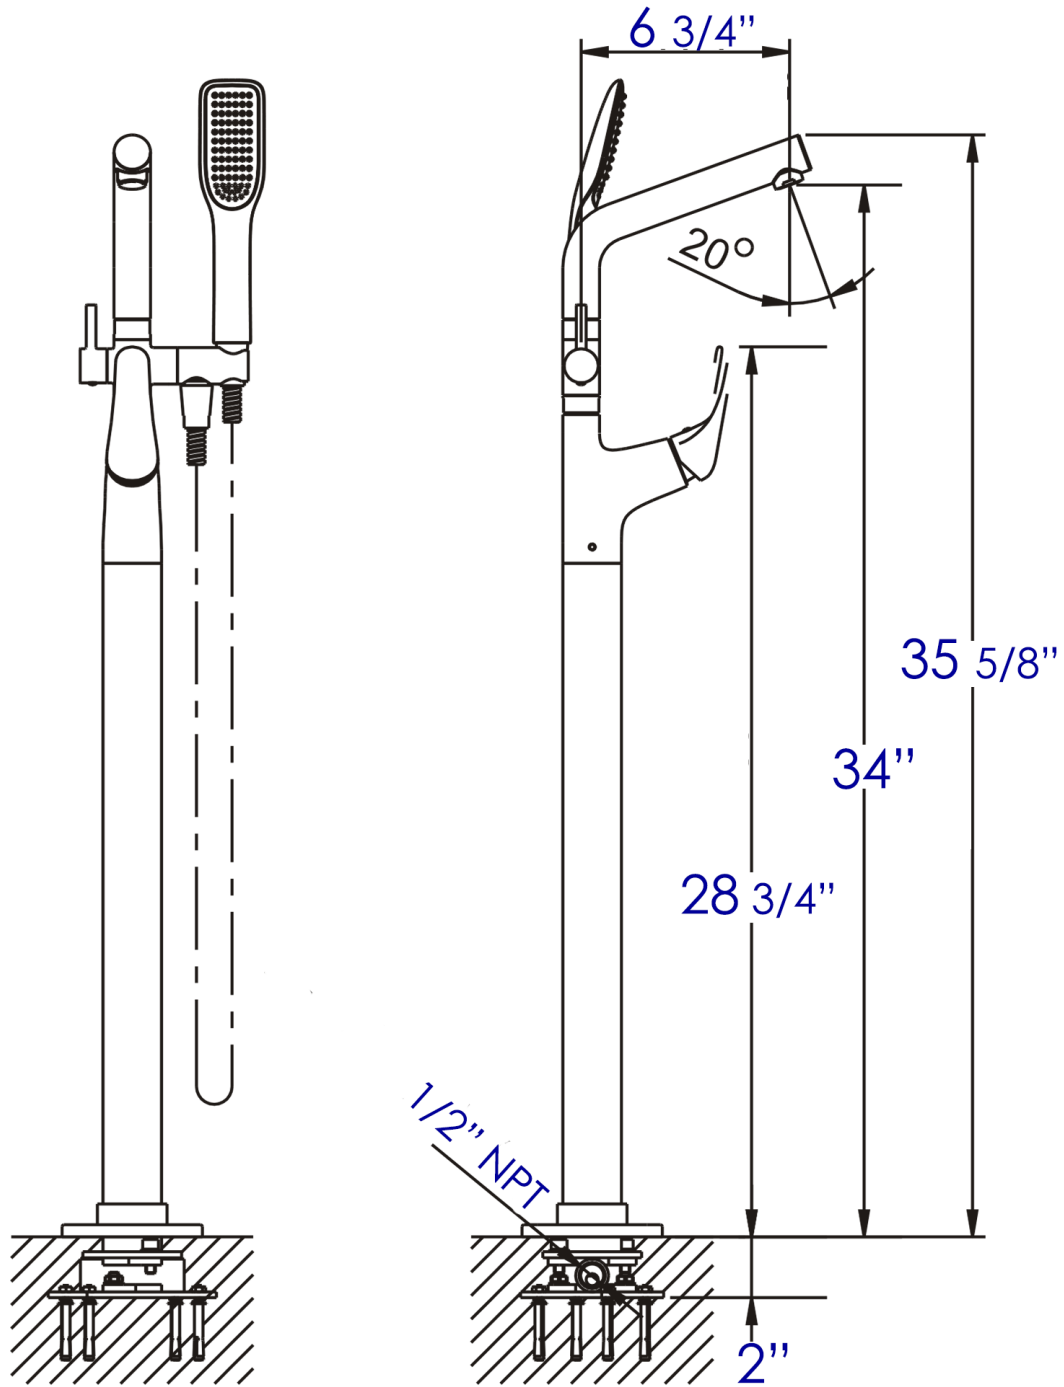

**AB2758**

Floor Mounted Tub Filler + Mixer /w additional Hand Held Shower Head

**Note:** All product dimensions are approximate and should be verified on site prior to installation.  
Visit [www.ALFIbrand.com](http://www.ALFIbrand.com) for more information.