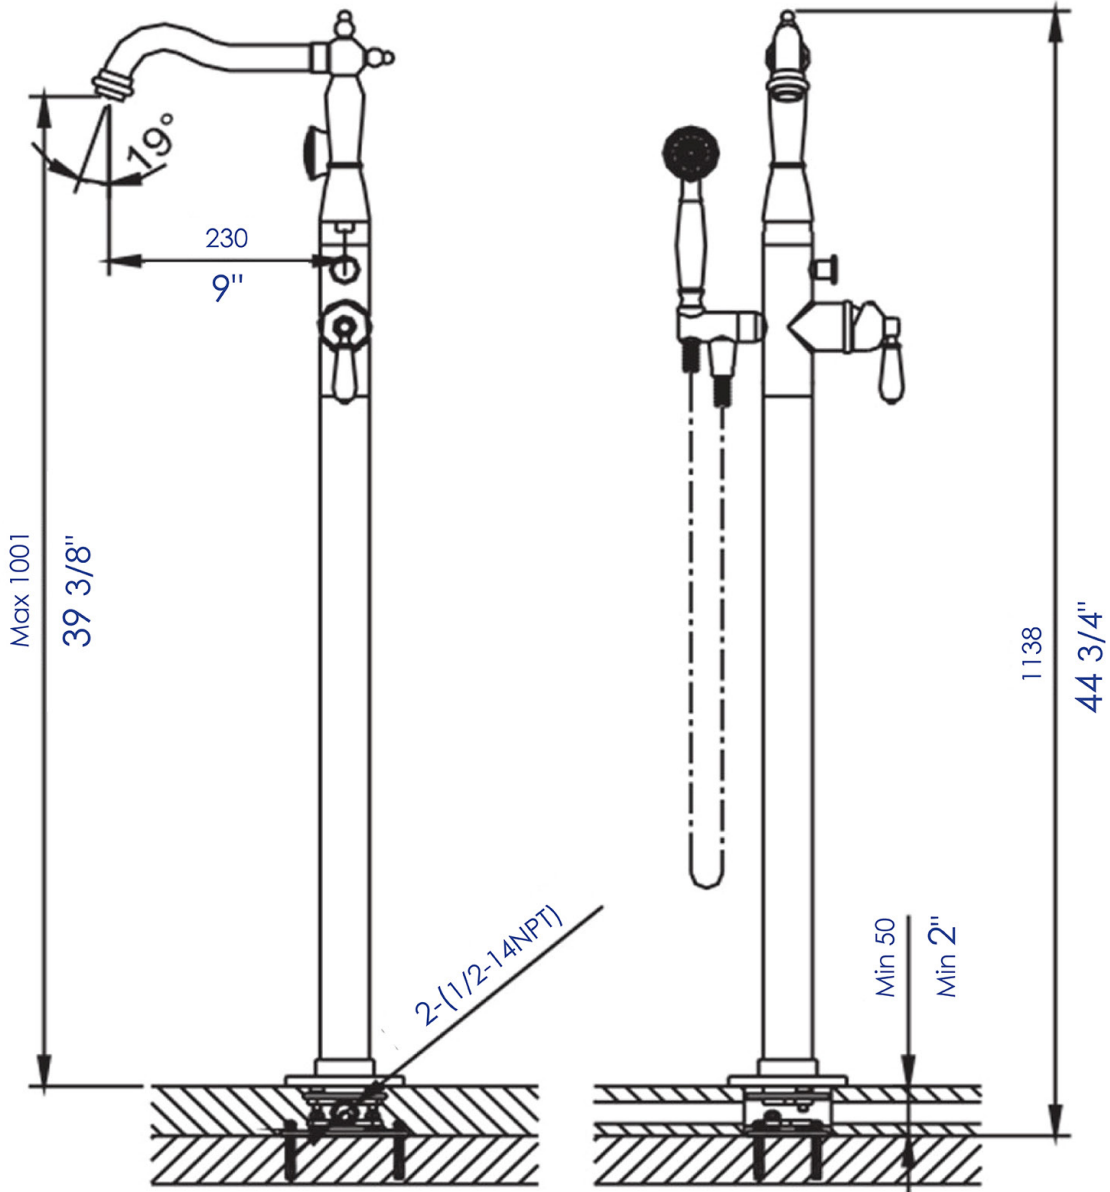

AB2553

Free Standing Floor Mounted Bath Tub Filler

Note: All product dimensions are approximate and should be verified on site prior to installation.
Visit www.ALFIbrand.com for more information.