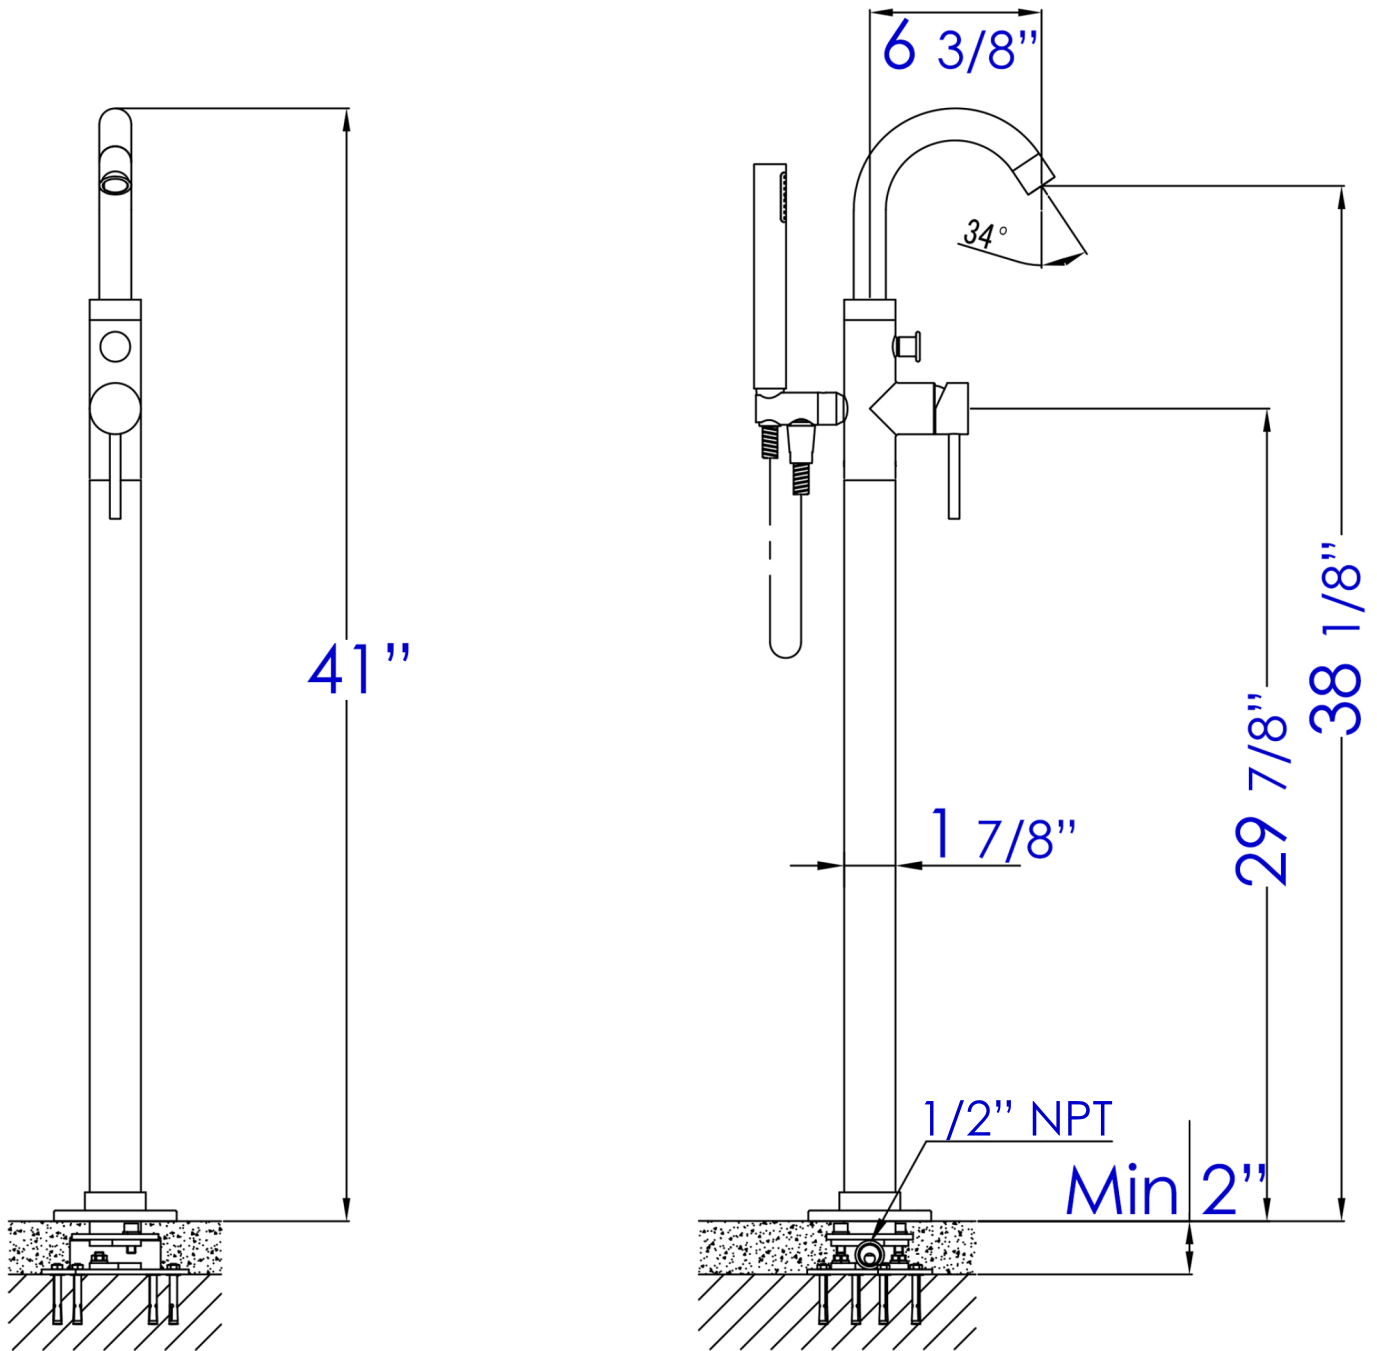

AB2534

Single Lever Floor Mounted Tub Filler Mixer w Hand Held Shower Head

Note: All product dimensions are approximate and should be verified on site prior to installation.
Visit www.ALFIbrand.com for more information.