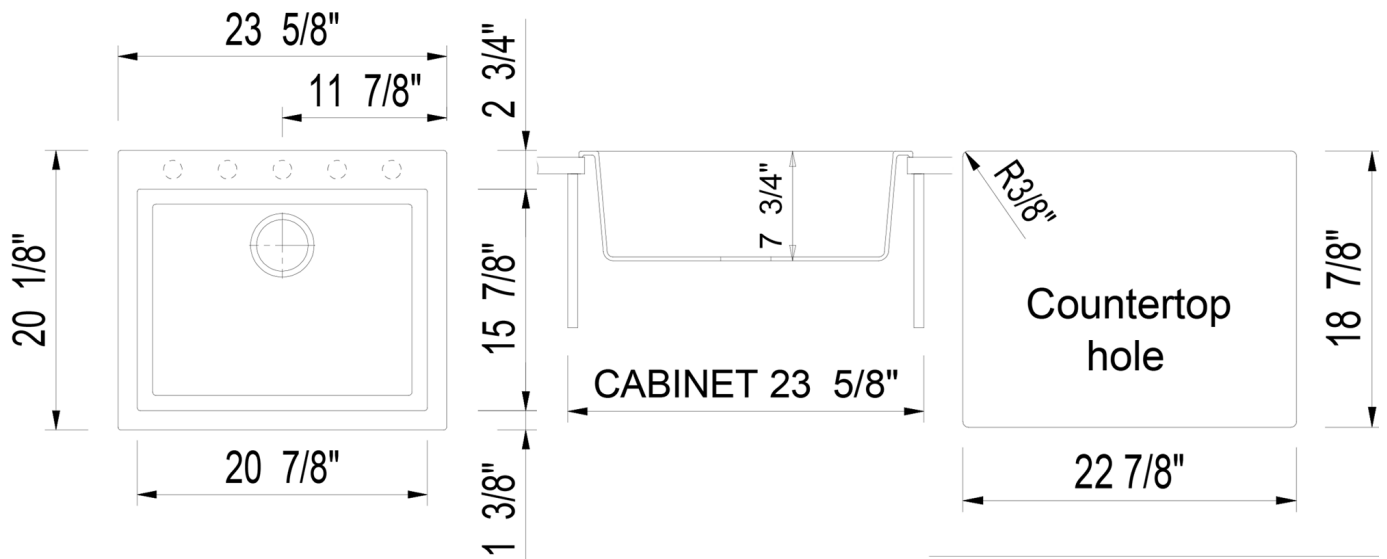

# AB2420DI

24" Drop-In Single Bowl Granite Composite Kitchen Sink

**Note:** All product dimensions are approximate and should be verified on site prior to installation.  
Visit [www.ALFIbrand.com](http://www.ALFIbrand.com) for more information.