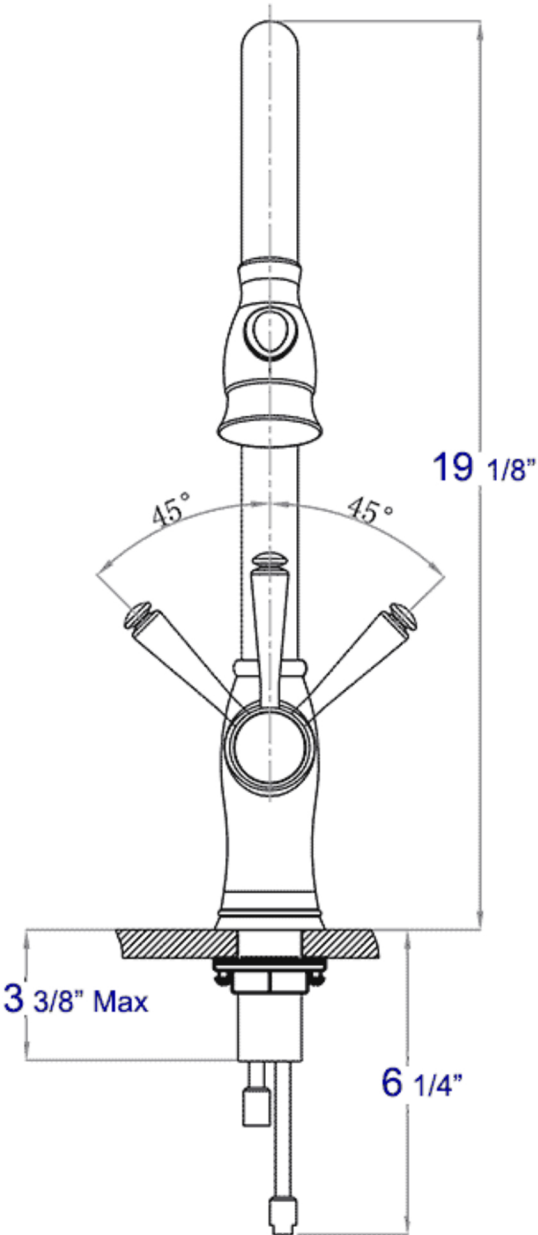

AB2043

Traditional Solid Pull Down Kitchen Faucet

Note: All product dimensions are approximate and should be verified on site prior to installation.
Visit www.ALFIbrand.com for more information.