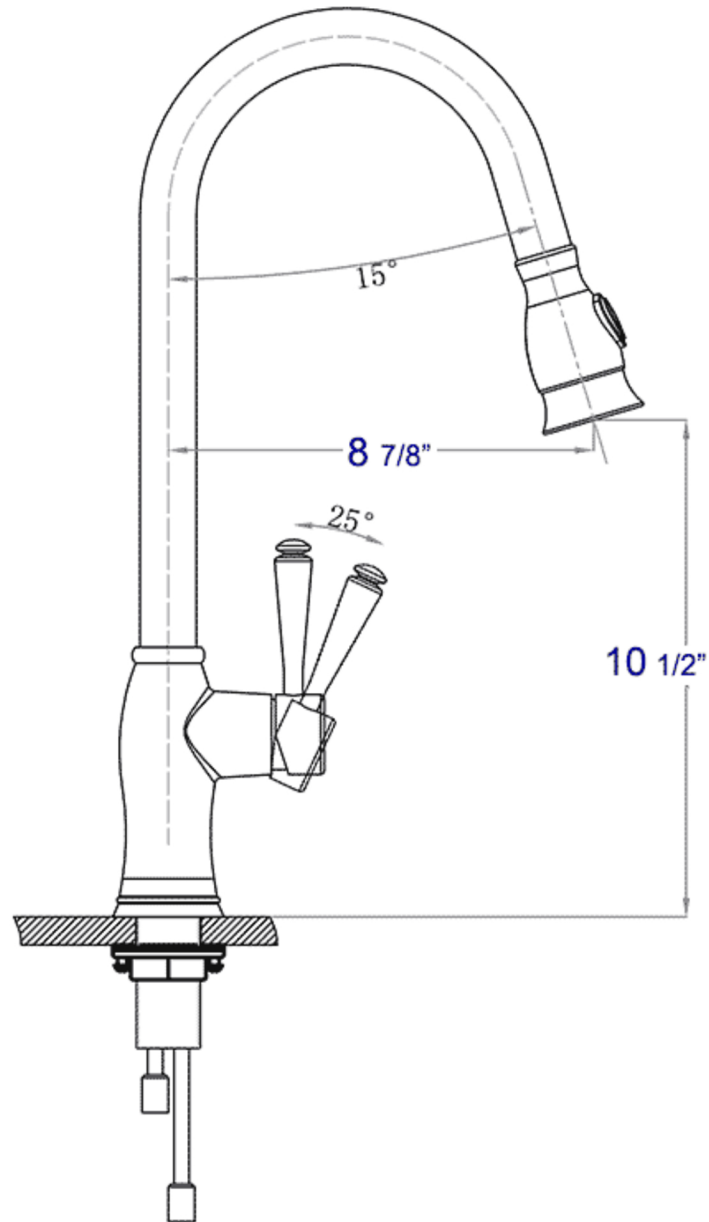

AB2043

Traditional Solid Pull Down Kitchen Faucet

Note: All product dimensions are approximate and should be verified on site prior to installation.
Visit www.ALFIbrand.com for more information.