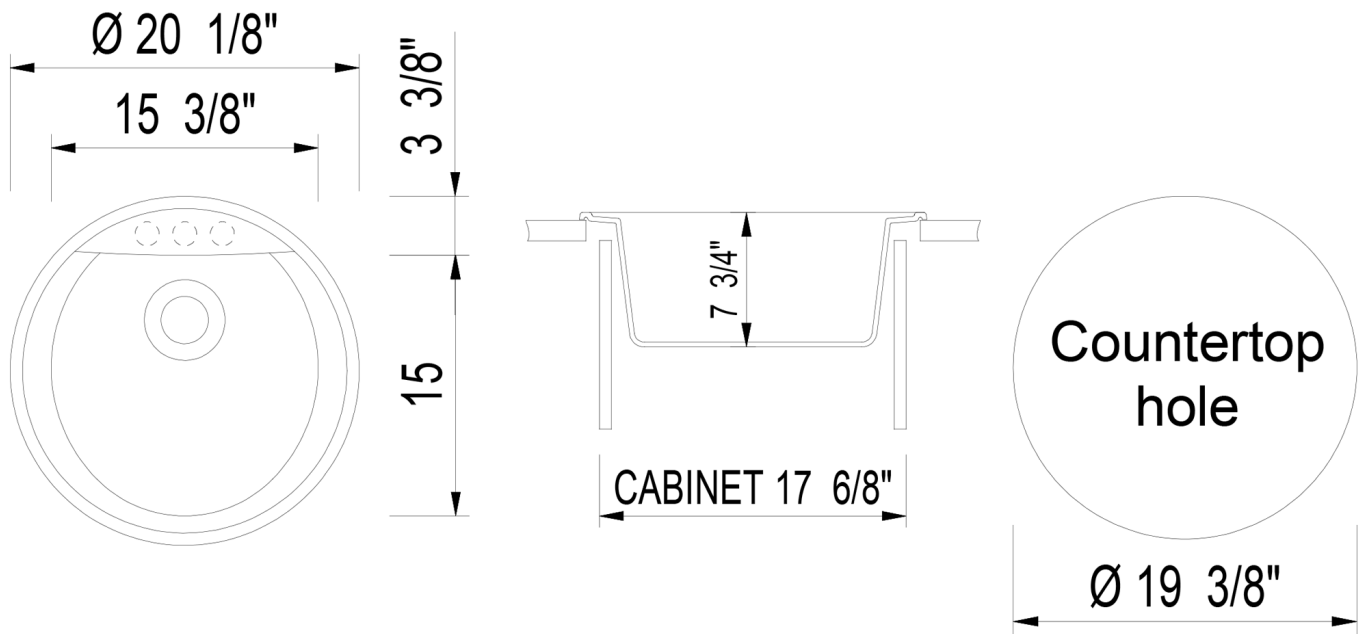

**AB2020DI**

20" Drop-In Round Granite Composite  
Kitchen Prep Sink

**Note:** All product dimensions are approximate and should be verified on site prior to installation.  
Visit [www.ALFIbrand.com](http://www.ALFIbrand.com) for more information.