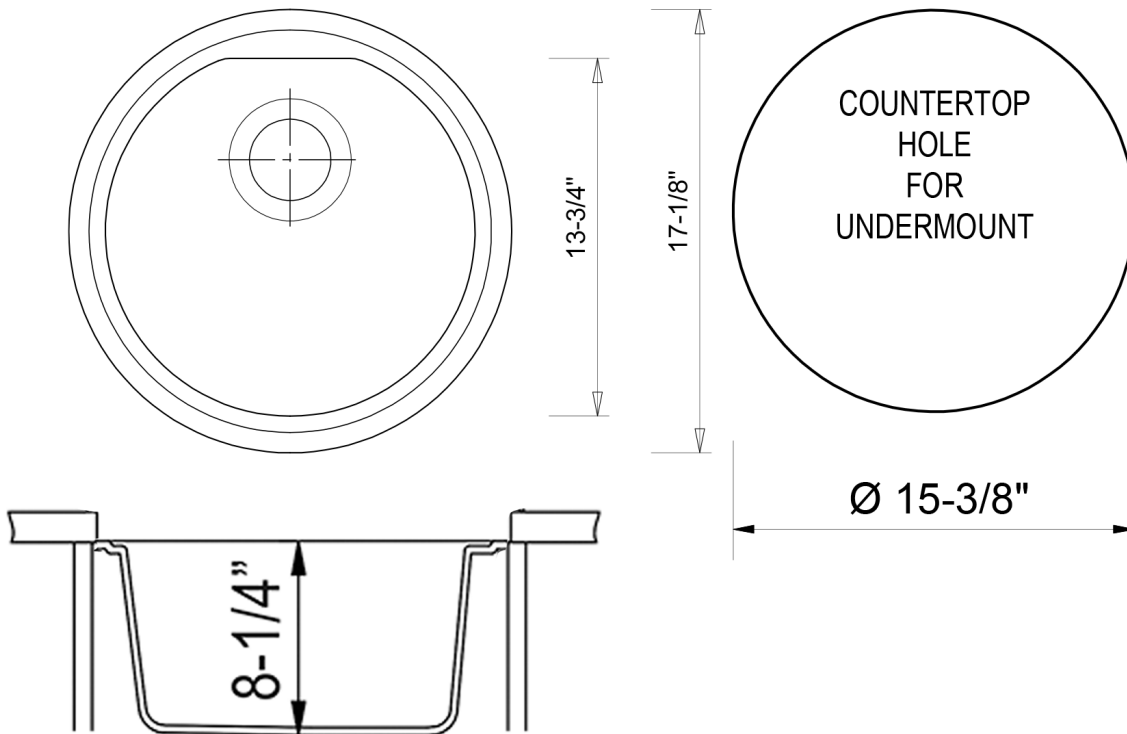

AB1717UM

17" Undermount Round Granite Composite
Kitchen Prep Sink

Note: All product dimensions are approximate and should be verified on site prior to installation.
Visit www.ALFIbrand.com for more information.