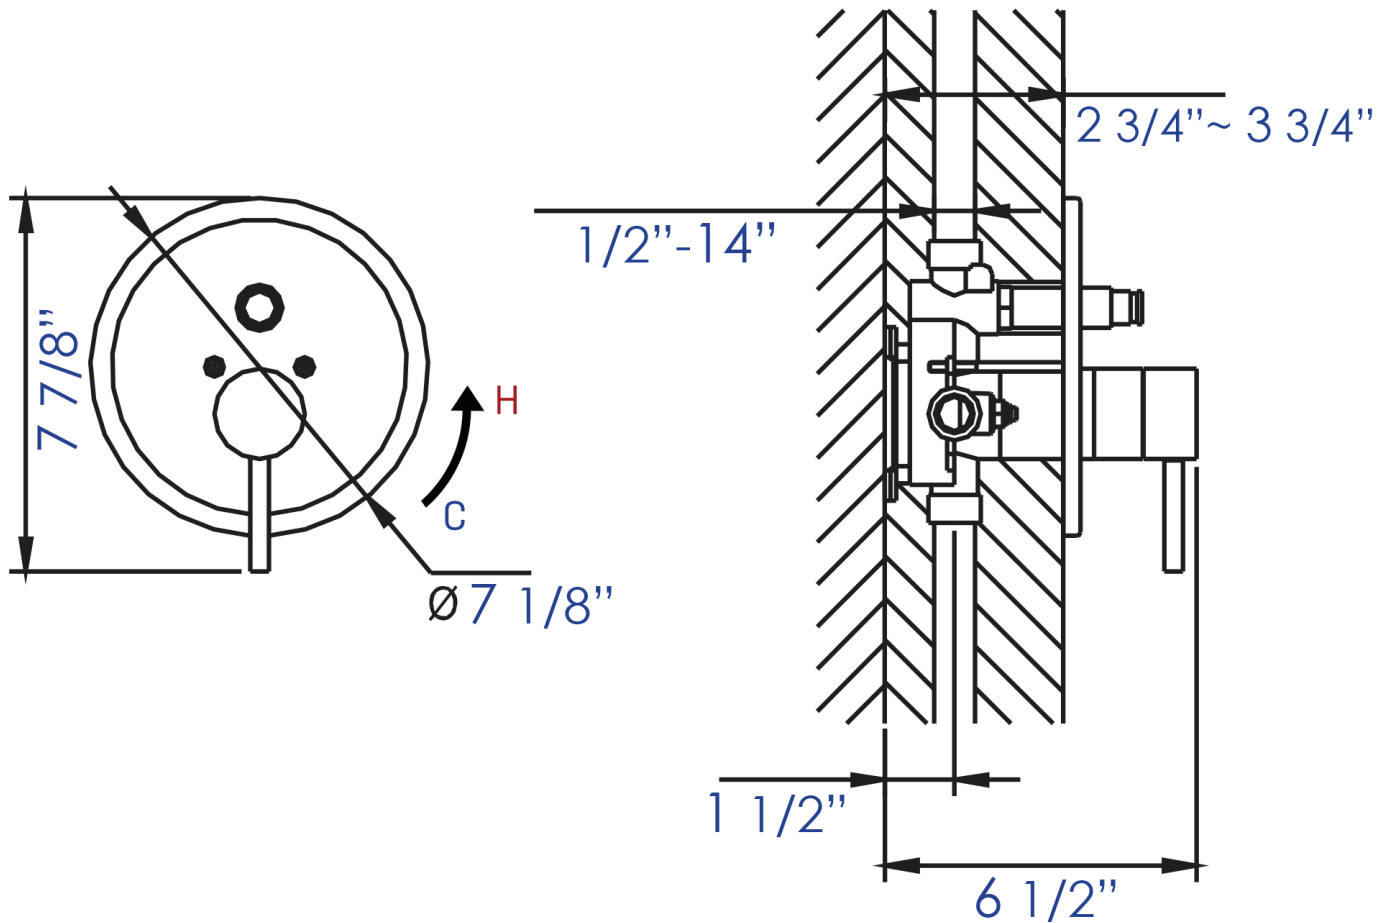

AB1701

Round Pressure Balanced Shower Mixer with Diverter

Note: All product dimensions are approximate and should be verified on site prior to installation.
Visit www.ALFIbrand.com for more information.